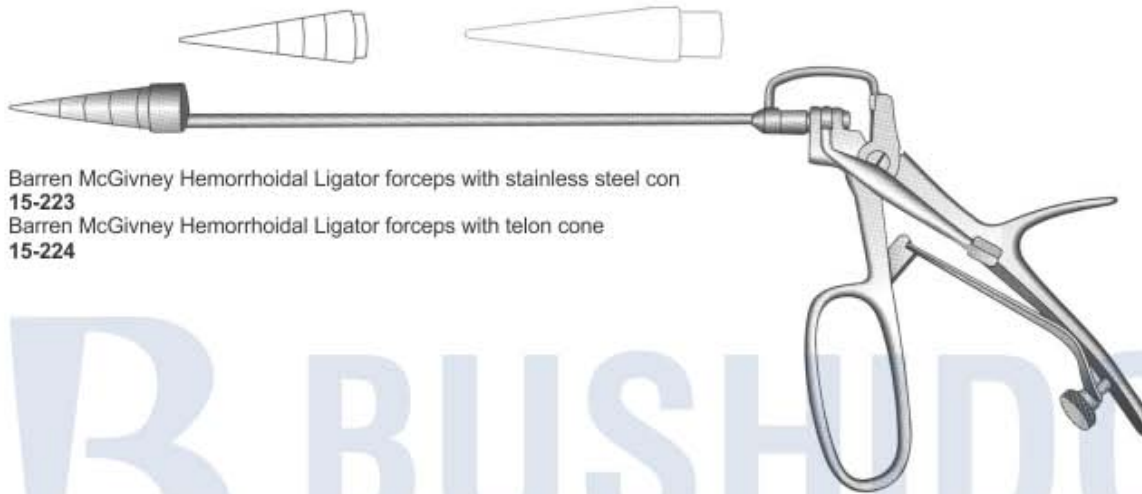

Barren McGivney Hemorrhoidal Ligator forceps with stainless steel con
15-223
Barren McGivney Hemorrhoidal Ligator forceps with telon cone
15-224