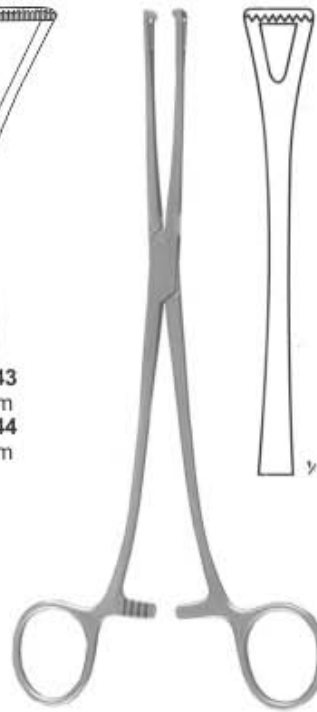

Babcock Seizing Forceps

15-024
16 cm
15-025
18 cm
15-026
20 cm
15-027
22 cm

Babcock Tissue Grasping Forceps

15-028 16 cm

15-029 21.5 cm

Babcock Tissue Grasping Forceps
15-030 18 cm
15-031 24 cm

Collin Grasp Forceps
15-032 14 cm

Collin Tissue Grasping Forceps
15-033 19.5 cm

Collin Tissue Grasping Forceps
15-034 23 cm

Duval Lung Tissue Forceps
15-035 1" WIDE
DeBakey type jaw, 23 cm

Lovelace Lung Tissue Forceps
15-036 1" WIDE
Angled on Side,
DeBakey type jaw, 19 cm

A
15-037
18 cm

B
15-038
20 cm

C
15-039
23 cm

Scheibe
Organ Grasping Forceps

Heywood-Smith
15-040
Polypus Grasping Forceps
21 cm

15-041
18 cm
15-042
20 cm

15-043
20 cm
15-044
23 cm

Duval Tissue Grasping Forceps

Lockwood Grasp Forceps
15-045 20 cm

Allen
Intestinal Clamp
15-046 16 cm

INTESTINAL & TISSUE GRASPING FORCEPS

Darm-und Gewebefasszangen | Pincas Pour Saisir Intestins et Tissus
Pinzas Para Intestinos y Tejidos | Pinze Per Afferrare Intestino e Tessuti