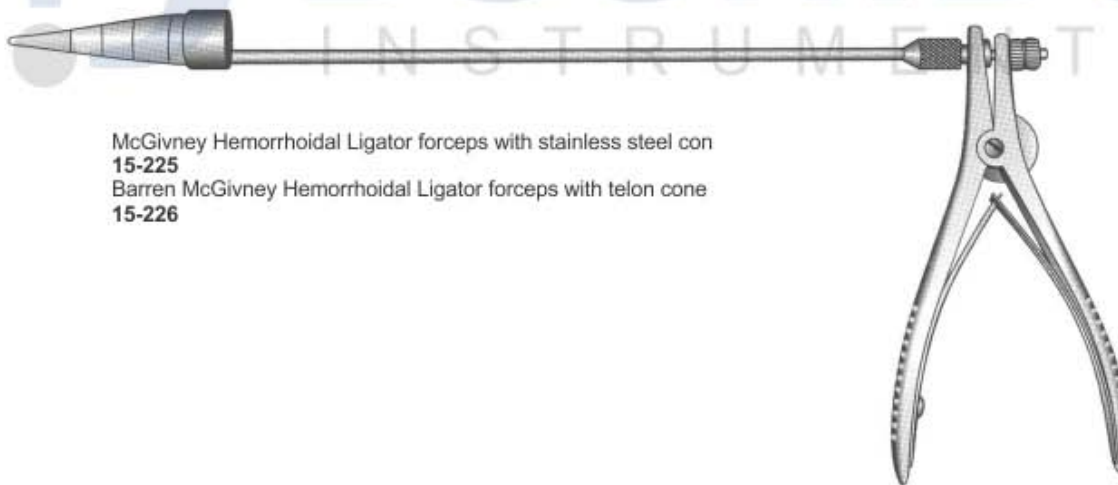

McGivney Hemorrhoidal Ligator forceps with stainless steel con
15-225
Barren McGivney Hemorrhoidal Ligator forceps with telon cone
15-226