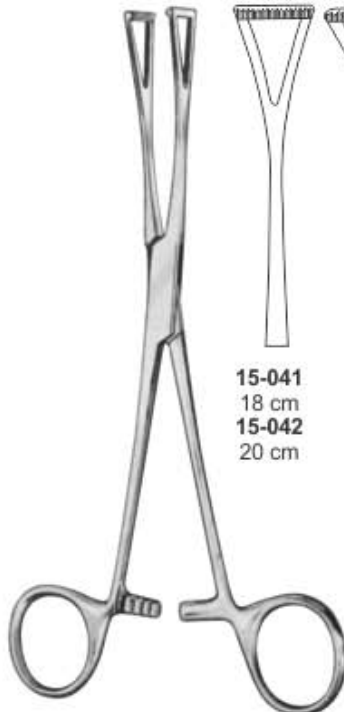

Babcock Seizing Forceps

15-024
16 cm
15-025
18 cm
15-026
20 cm
15-027
22 cm

Babcock Tissue Grasping Forceps

15-028 16 cm

15-029 21.5 cm

Babcock Tissue Grasping Forceps
15-030 18 cm
15-031 24 cm

Collin Grasp Forceps
15-032 14 cm

Collin Tissue Grasping Forceps
15-033 19.5 cm

Collin Tissue Grasping Forceps
15-034 23 cm

Duval Lung Tissue Forceps
15-035 1" WIDE
DeBakey type jaw, 23 cm

Lovelace Lung Tissue Forceps
15-036 1" WIDE
Angled on Side,
DeBakey type jaw, 19 cm

A
15-037
18 cm

B
15-038
20 cm

C
15-039
23 cm

Scheibe
Organ Grasping Forceps

Heywood-Smith
15-040
Polypus Grasping Forceps
21 cm

15-041
18 cm
15-042
20 cm

15-043
20 cm
15-044
23 cm

Duval Tissue Grasping Forceps

Lockwood Grasp Forceps
15-045 20 cm

Allen
Intestinal Clamp
15-046 16 cm

INTESTINAL & TISSUE GRASPING FORCEPS

Darm-und Gewebefasszangen | Pincas Pour Saisir Intestins et Tissus
Pinzas Para Intestinos y Tejidos | Pinze Per Afferrare Intestino e Tessuti