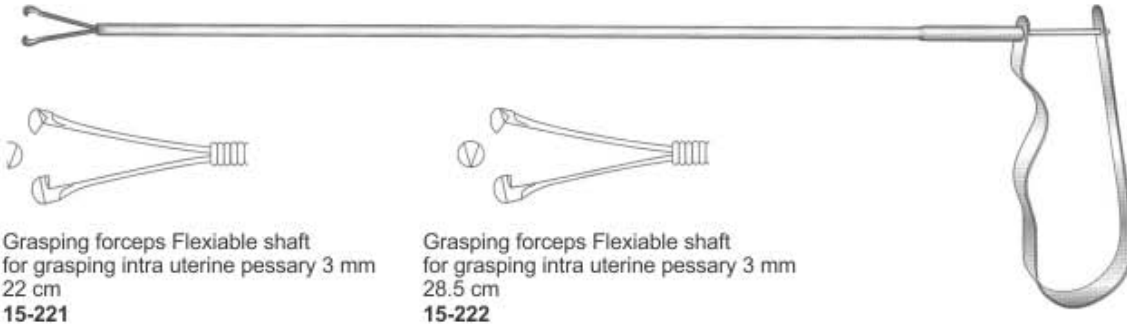

15-214
Rudd Hemorrhoidal Ligator with loading cone 12mmØ
31.5 cm Cvd.

15-215
Lurz Hemorrhoidal Suction Ligator 8mm Ø
15-216
Lurz Hemorrhoidal Suction Ligator 10mm Ø

15-217
Ligator rubber rings
in package of 100 pieces

15-218
McGivney Hemorrhoid Grasping Forceps
19 cm angled shank.

McGivney Hemorrhoidal Ligator
Complete Set
15-220

15-219
McGivney Hemorrhoidal Ligator
With Offset Handle 18 cm
Working Length.

Mastdarmspekula | *Spéculums Rectaux*
Espéculos Rectales | *Specoli Rettali*