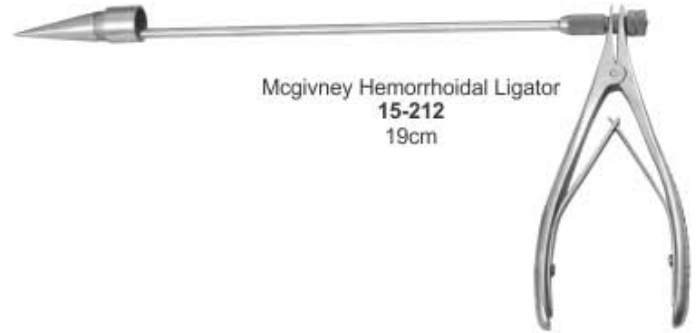

McGivney Hemorrhoidal Ligator
15-212
19cm