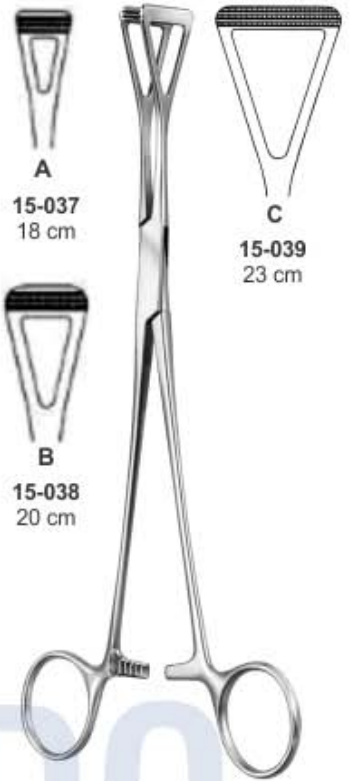

Babcock Seizing Forceps

15-024
16 cm
15-025
18 cm
15-026
20 cm
15-027
22 cm

Babcock Tissue Grasping Forceps

15-028 16 cm

15-029 21.5 cm

Babcock Tissue Grasping Forceps
15-030 18 cm
15-031 24 cm

Collin Grasp Forceps
15-032 14 cm

Collin Tissue Grasping Forceps
15-033 19.5 cm

Collin Tissue Grasping Forceps
15-034 23 cm

Duval Lung Tissue Forceps
15-035 1" WIDE
DeBakey type jaw, 23 cm

Lovelace Lung Tissue Forceps
15-036 1" WIDE
Angled on Side,
DeBakey type jaw, 19 cm

A
15-037
18 cm

B
15-038
20 cm

C
15-039
23 cm

Scheibe
Organ Grasping Forceps

Heywood-Smith
15-040
Polypus Grasping Forceps
21 cm

15-041
18 cm
15-042
20 cm

15-043
20 cm
15-044
23 cm

Duval Tissue Grasping Forceps