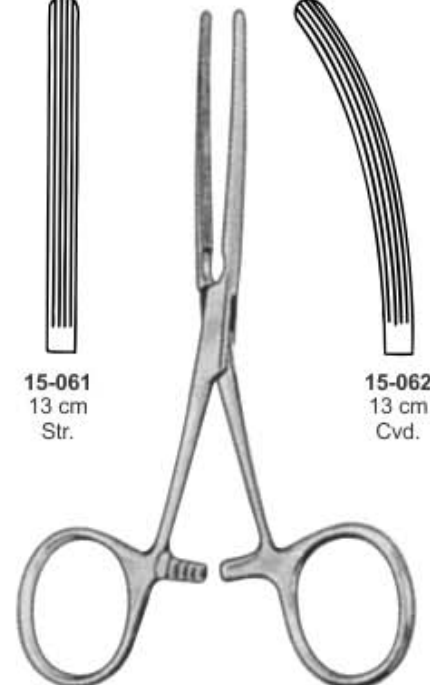

Baby-Kocher Intestinal Forceps Clamps