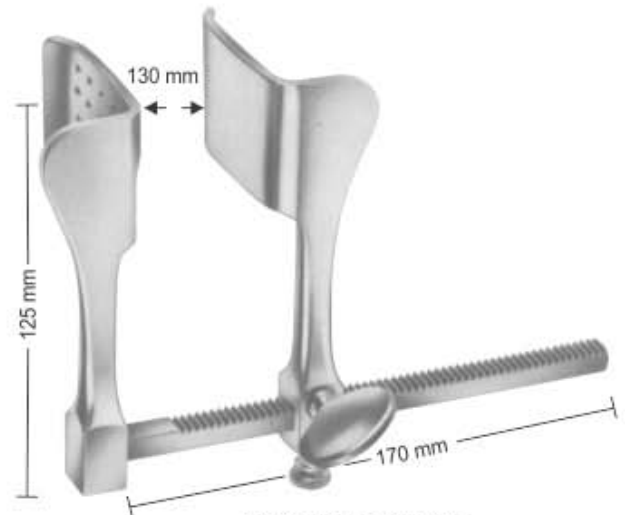

Tuffier Rib Retractors
12-173
blades 43 x 53 mm, spreading 130 mm