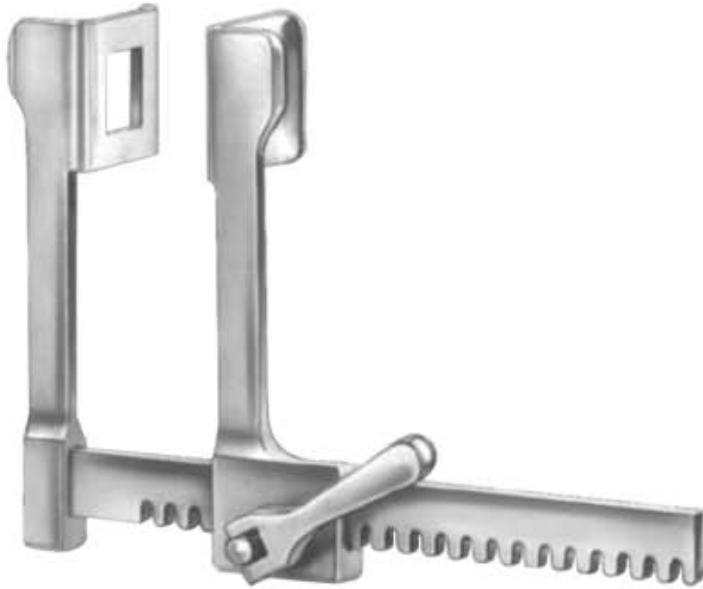

**Thoracic & I.M.A Rib Retractors**  
**12-177** Complete set  
**12-178** lateral blades for I.M.A Retractor  
 left 40 x 50 x 80 mm  
**12-179** lateral blades for I.M.A Retractor  
 Right 40 x 50 x 80 mm

**Burford Rib Retractors**  
**12-180**  
 18 cm For children  
 spread with 2 sets of Blades  
**12-181** 48 mm x 42 mm spreading 135 mm  
**12-182** 38 mm x 42 mm spreading 135 mm

**Burford Rib Retractors**  
**12-183**  
 18 cm For Adults  
 spread with 2 sets of Blades  
**12-184** with two pair of blade 47 x 62 mm + 65 x 62 mm spreading 200 mm  
**12-185** with 2 pair of blade 47 x 62 mm + 65 x 62 mm spreading 260 mm  
**12-186** with 2 pair of blade 47 x 62 mm + 65 x 62 mm spreading 300 mm