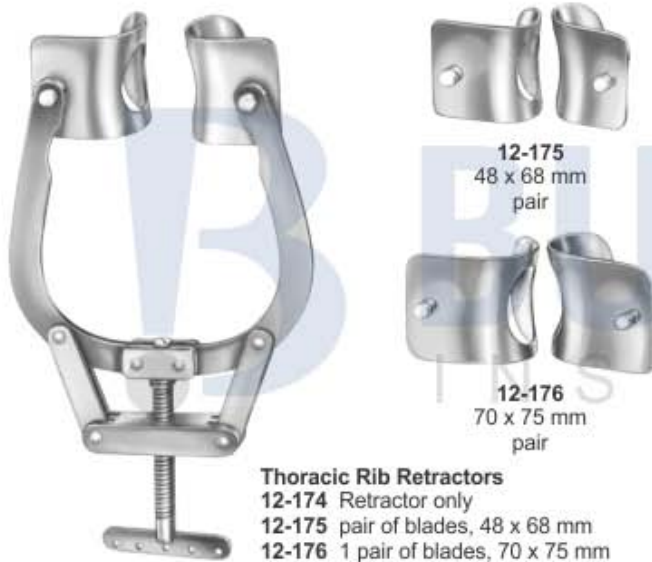

Thoracic Rib Retractors
12-174 Retractor only
12-175 pair of blades, 48 x 68 mm
12-176 1 pair of blades, 70 x 75 mm