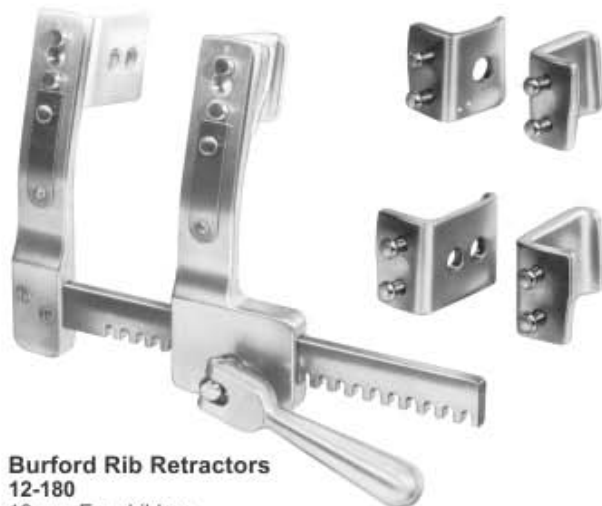

Burford Rib Retractors
12-180
18 cm For children
spread with 2 sets of Blades
12-181 48 mm x 42 mm spreading 135 mm
12-182 38 mm x 42 mm spreading 135 mm