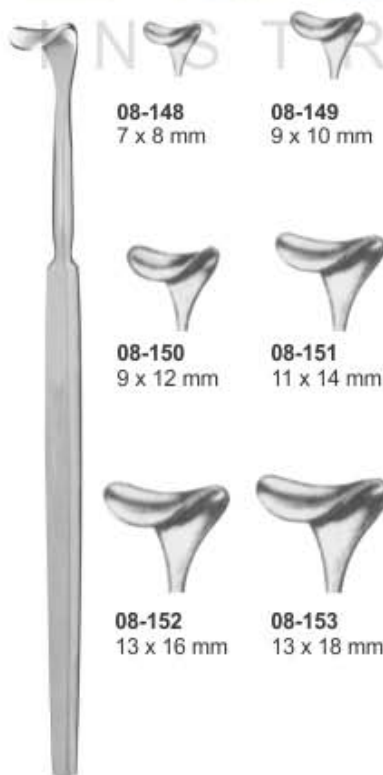

Cushing Hooklet Retractors
20cm