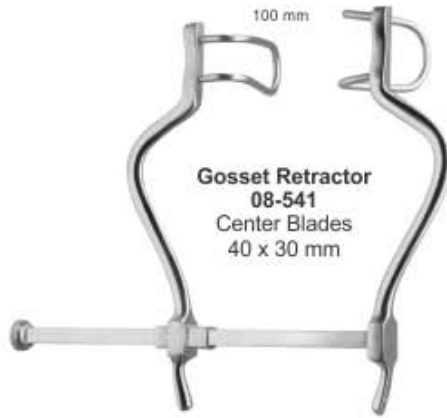

**Gosset Retractor
08-541**
Center Blades
40 x 30 mm