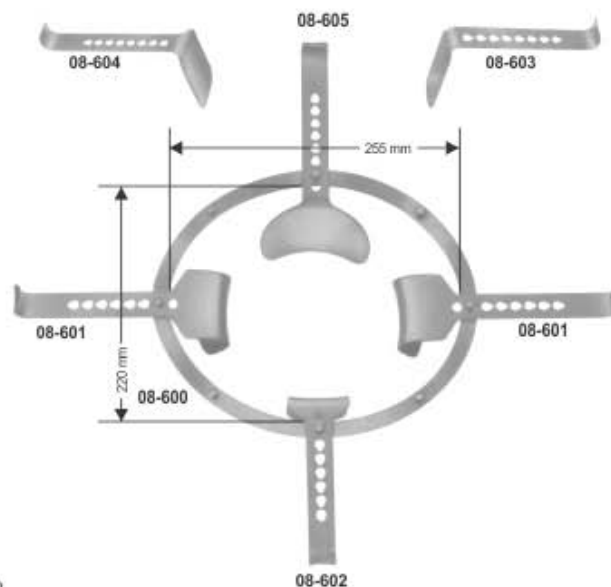

Abdominal Retractors
for new-born and children

Denis-Browne Retractor
08-594 Complete with 4 blades

- 08-595 Frame 190 x 160 mm
- 08-596 2 blades only 40 x 30 mm
- 08-597 2 blades only 40 x 40 mm

08-598
Blades only 20 x 30 mm

08-599
Blades only 20 x 40 mm

Wundhaken | Ecarteurs
 Separadores | Divaricatori

Abdominal Retractors

well suitable for gynaecologists

Semm Abdominal Retractors

consisting of:

- 08-600** 1 frame 225 x 220 mm
- 08-601** 2 blade 46 x 64 mm
- 08-602** 1 blade 53 x 54 mm
(for bladder)
- 08-603** 1 blade 82 x 97 mm
(for intestine)
- 08-604** 1 blade 98 x 51 mm
(for intestine)
- 08-605** 1 blade, narrow
107 x 36 mm