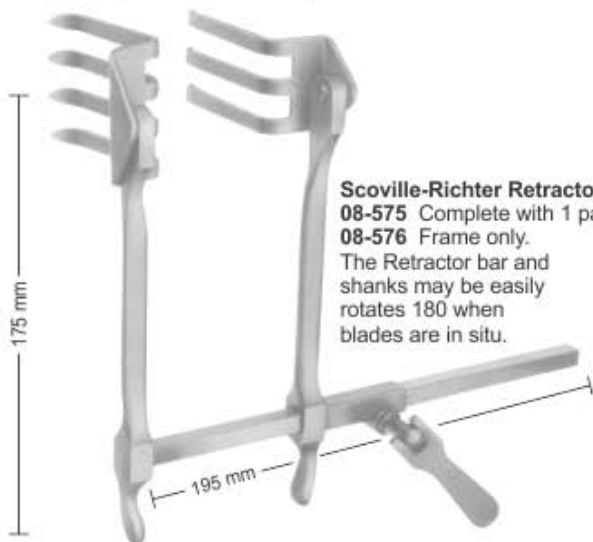

Scoville-Richter Retractor
08-575 Complete with 1 pair blades.
08-576 Frame only.
The Retractor bar and
shanks may be easily
rotates 180 when
blades are in situ.