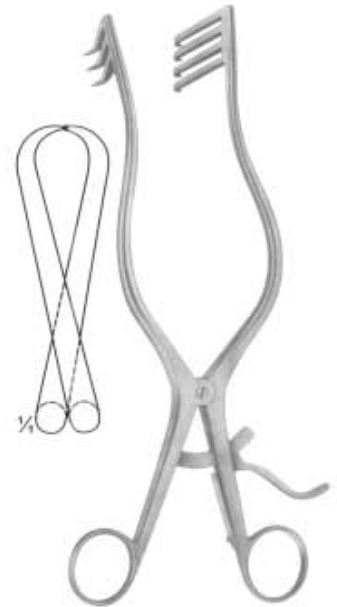

Adson Retractor
08-526 26.5 cm 10 1/4"
Sharp