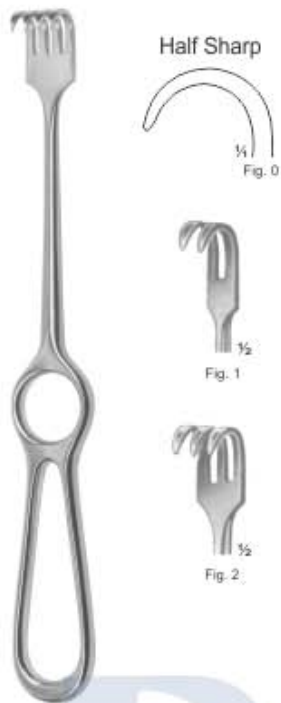

Cushing Hooklet Retractors
20cm

Cushing Hooklet Retractors
24cm

Cushing-Kocher Hooklet Retractors
18 cm

Cushing Hooklet Retractors
24cm

Desmarres Lid Retractors
16cm

Kocher Retractor

Kocher Retractor
22 cm
08-161 40 x 10 mm
08-162 40 x 15 mm
08-163 40 x 20 mm