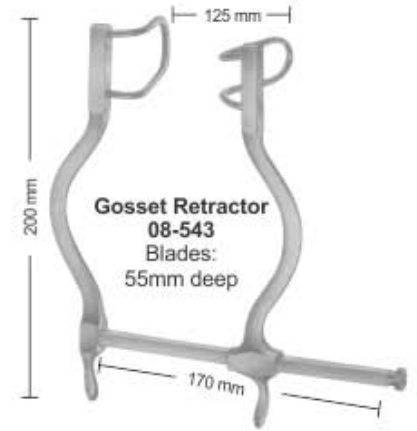

Beckman Retractor
08-535 31.1cm 12 1/4"
4 x 4 Blunt prongs 27mm,
Side Blade 1.7cm 5/8" deep,

Joll (Friedman)
08-536 15.5 cm, 6 1/2"
Thyroid- and Vaginal Retractor

Jackson Burrows Retractor
08-537 18.5cm
Blunt

Gelpi Vaginal Retractor
08-538 13.5cm

Gelpi Skin & Vaginal Retractor
08-539 17.5cm

De Bakey Femur Retractor
08-540 14.5cm

**Gosset Retractor
08-541**
Center Blades
40 x 30 mm

**Gosset Retractor
08-542**
Lateral Blades
58 mm deep
Center blade
59 x 57 mm

**Gosset Retractor
08-543**
Blades:
55mm deep

**Gosset Retractor
08-544**
Blades:38 mm deep

**Hertzler Retractor
08-545**
Blades 20 x 25 mm

**Balfour-Baby
Retractor
08-546**
Lateral Blades
27 mm deep
Center blade
21 x 24 mm