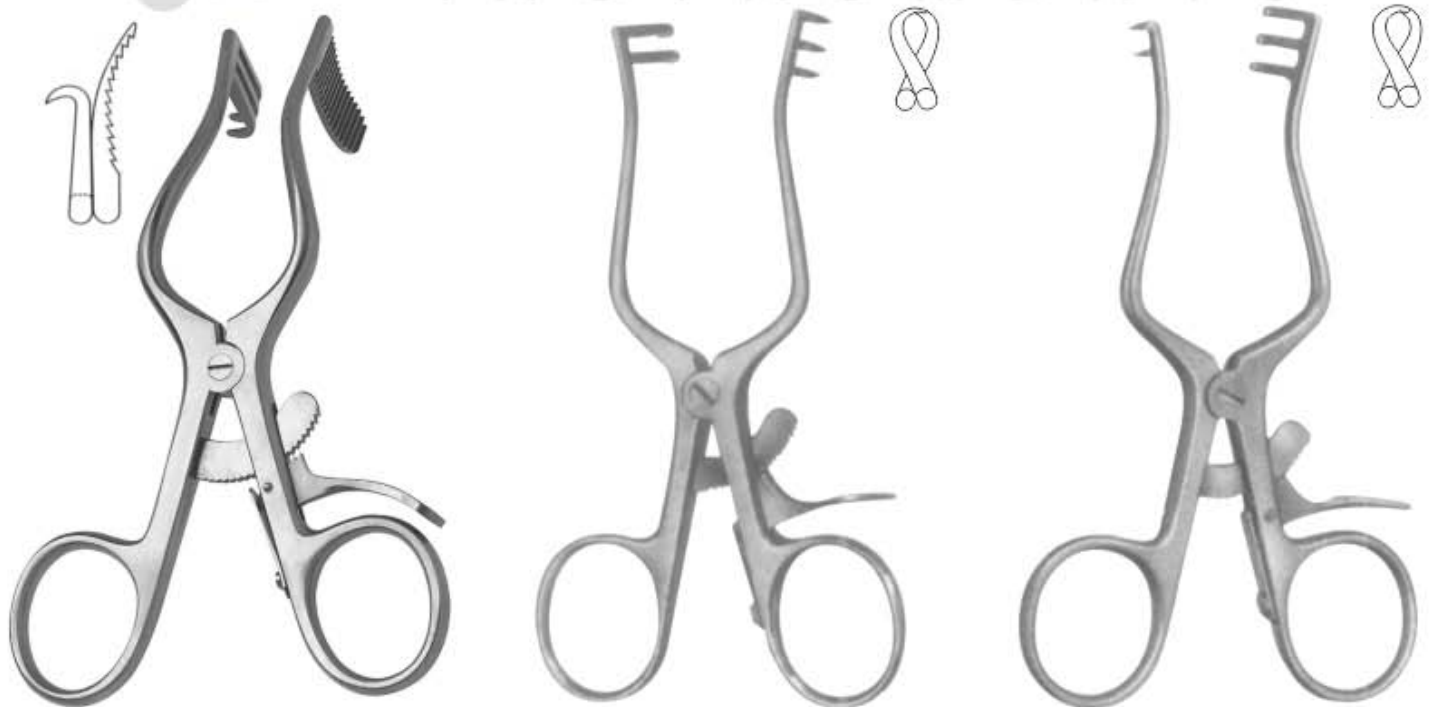

Perkins Retractor
08-511 13cm

Weitlaner Retractor
08-512 11 cm
Sharp

Weitlaner Retractor
08-513 11 cm
Semi-Sharp