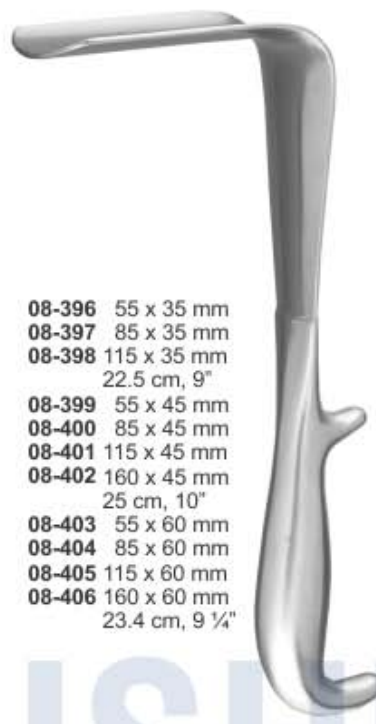

Doyen Vaginal Retractors