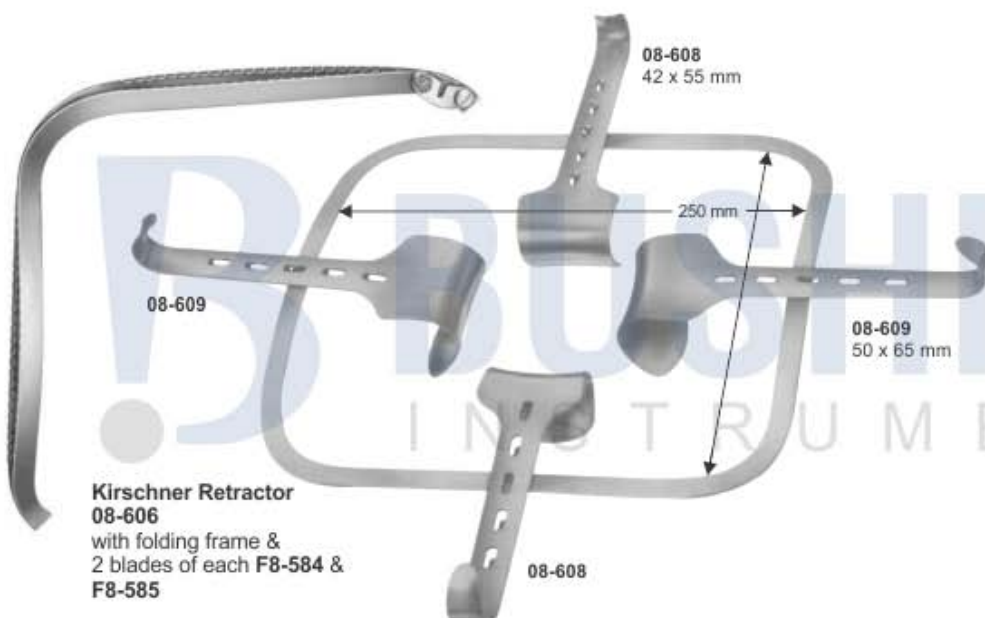

Wundhaken | Ecarteurs
Separadores | Divaricatori

Abdominal Retractors

well suitable for gynaecologists

Semm Abdominal Retractors

consisting of:

- **08-600** 1 frame 225 x 220 mm
- **08-601** 2 blade 46 x 64 mm
- **08-602** 1 blade 53 x 54 mm
  (for bladder)
- **08-603** 1 blade 82 x 97 mm
  (for intestine)
- **08-604** 1 blade 98 x 51 mm
  (for intestine)
- **08-605** 1 blade, narrow
  107 x 36 mm

Kirschner Retractor
08-606
with folding frame &
2 blades of each **F8-584** &
F8-585

Kirschner Retractor

08-607
with vaulted fixed frame &
2 blades of each **08-608** &
08-609

08-610
300 x 380 mm
Frame only, over-sized

08-611
320 x 300 mm
Frame only

Additional valves for corpulent persons