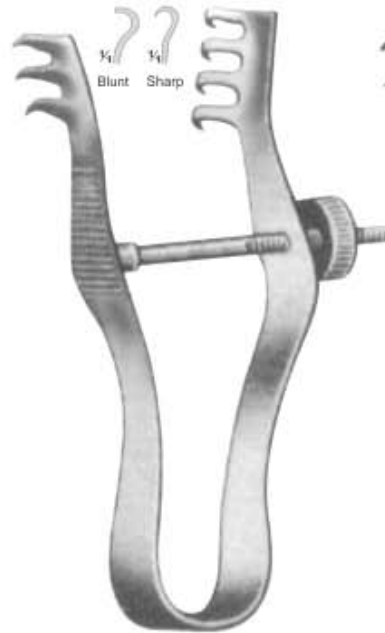

Blood Scoop
08-459
15cm

Heiss Retractor
08-460 10cm
Sharp 4:4
08-461 10cm
Blunt 4:4

Finsen Retractor
08-462 7 cm, 2 3/4"
3 x 4 teeth, sharp
08-463 7 cm, 2 3/4"
3 x 4 teeth, Blunt

Finsen Retractor
08-464 5 cm, 2"
2 x 3 teeth sharp/blunt
08-465 7 cm, 2 3/4"
2 x 3 teeth sharp/blunt