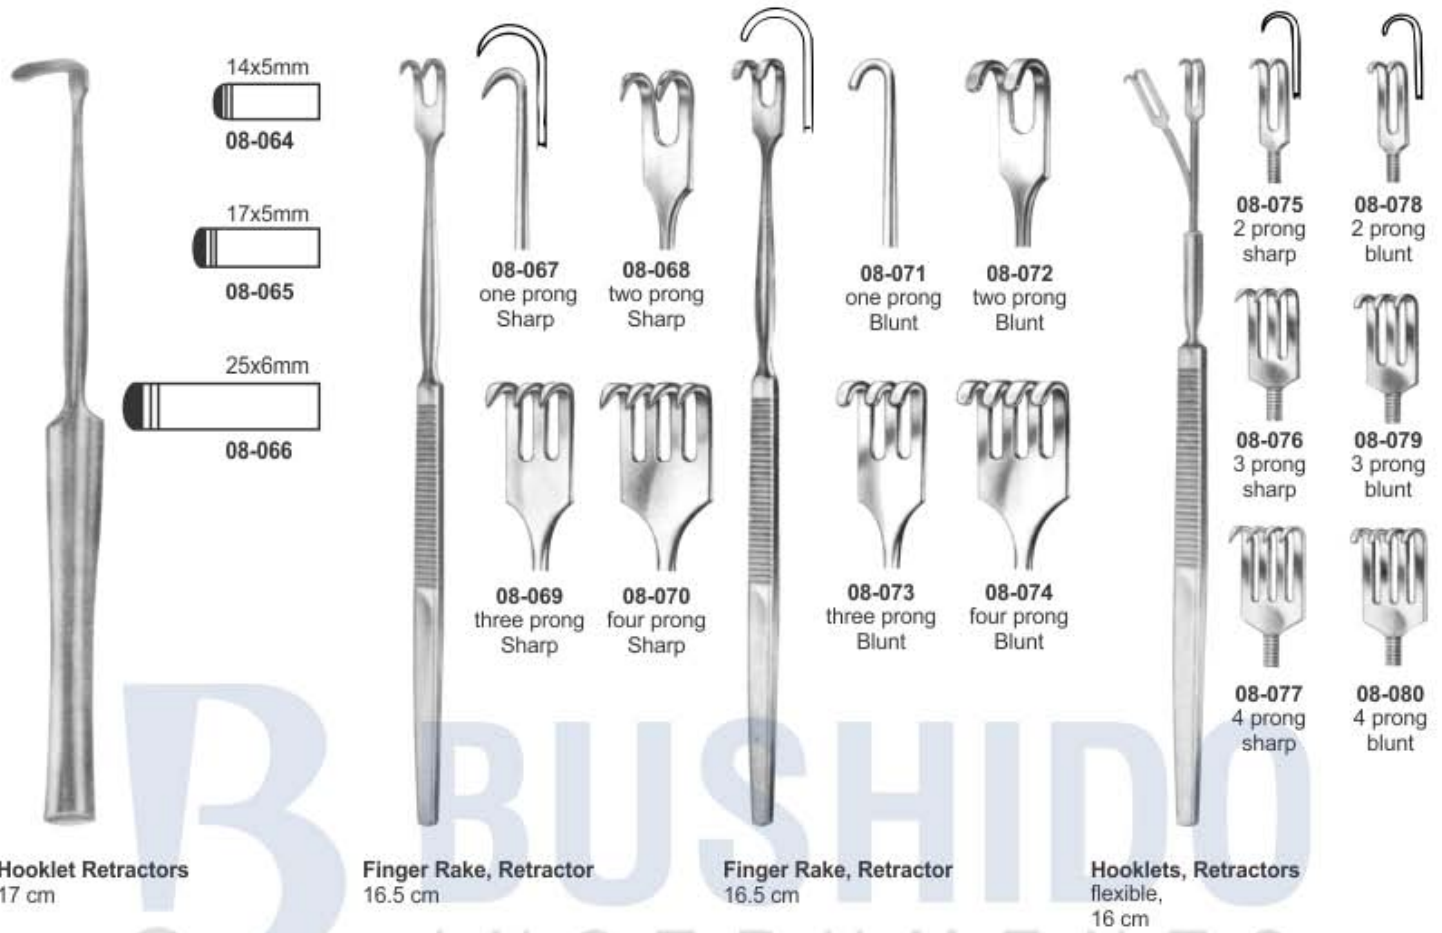

Hooklet Retractors
17 cm

Finger Rake, Retractor
16.5 cm

Finger Rake, Retractor
16.5 cm