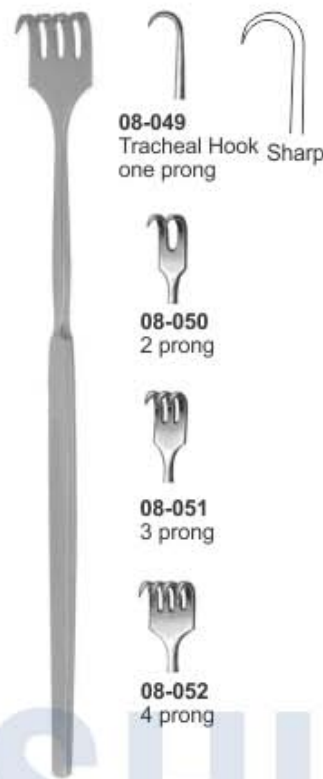

Trachea Retractor
16.5 cm Sharp