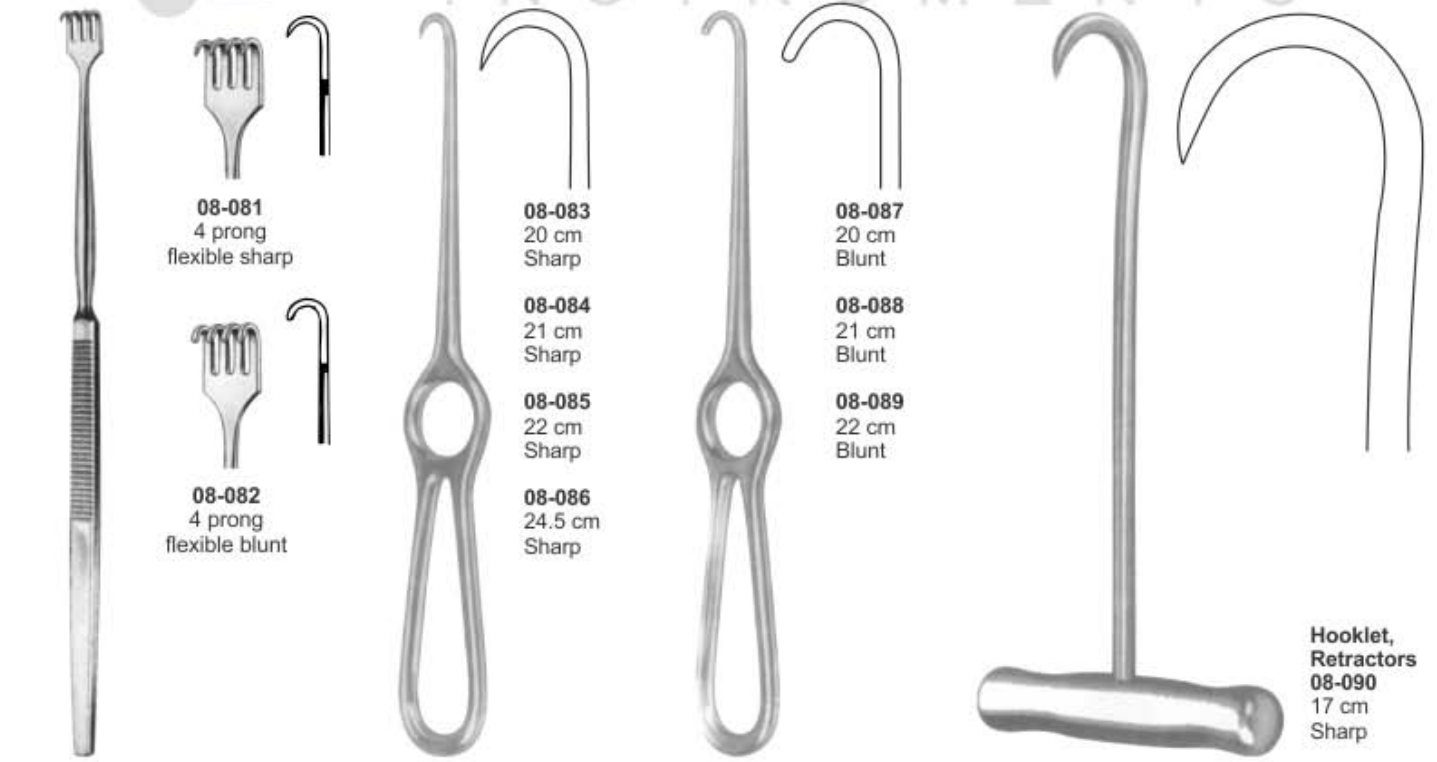

Paul Hooklet
Retractors
08-060
16cm

Miller Retractor
08-061
13.5cm
Sharp 6 prong

Miller Retractor
13.5 cm

Hooklet Retractors
17 cm

Finger Rake, Retractor
16.5 cm

Finger Rake, Retractor
16.5 cm

Hooklets, Retractors
flexible,
16 cm