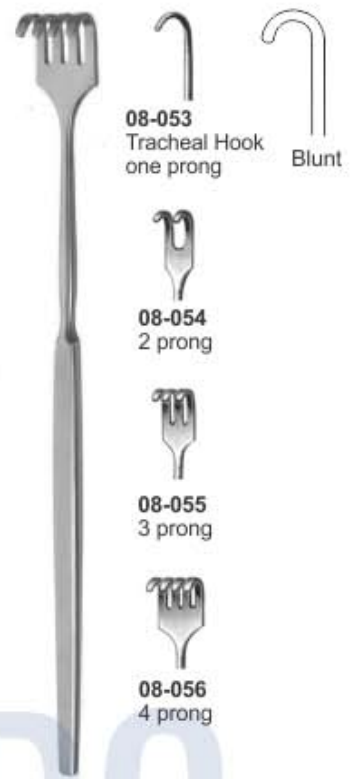

Tracheal Retractor
16.5 cm Blunt