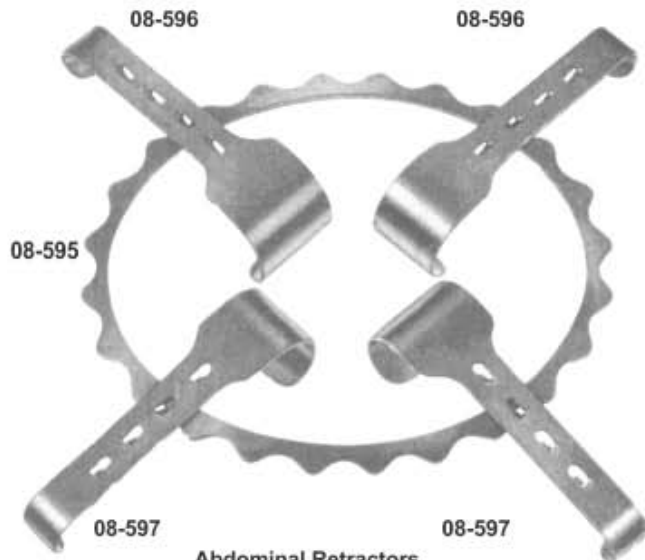

Doyen Retractor
08-585 48 mm x 90 mm
08-586 48 mm x 105 mm
08-587 48 mm x 120 mm
08-588 48 mm x 135 mm
28 cm, 11"

Abdominal Retractors
for new-born and children