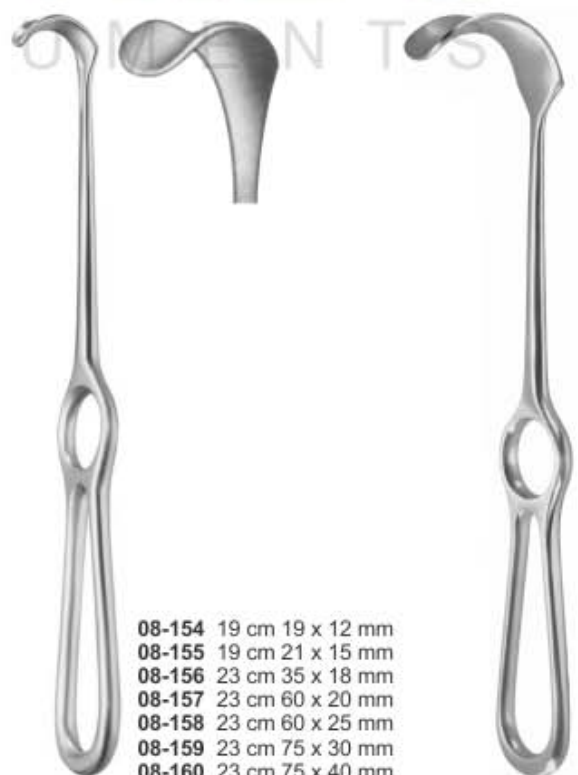

Cushing Hooklet Retractors
20cm

Cushing Hooklet Retractors
24cm

Cushing-Kocher Hooklet Retractors
18 cm

Cushing Hooklet Retractors
24cm

Desmarres Lid Retractors
16cm

Kocher Retractor

Kocher Retractor
22 cm
08-161 40 x 10 mm
08-162 40 x 15 mm
08-163 40 x 20 mm