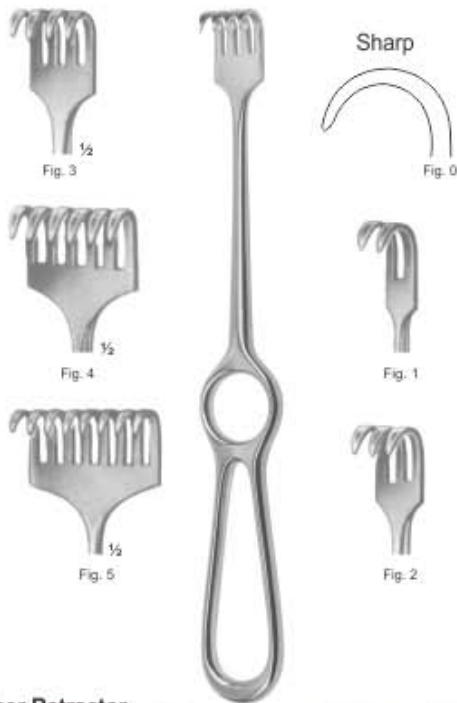

Desmarres Lid Retractors
16cm

Kocher Retractor

Kocher Retractor

- 08-169 22 cm, 8 3/4" 15 x 10 mm 2 prong Fig. 1
- 08-170 22 cm, 8 3/4" 15 x 15 mm 3 prong Fig. 2
- 08-171 22 cm, 8 3/4" 15 x 20 mm 4 prong Fig. 3
- 08-172 22 cm, 8 3/4" 15 x 30 mm 6 prong Fig. 4
- 08-173 22 cm, 8 3/4" 15 x 40 mm 8 prong Fig. 5