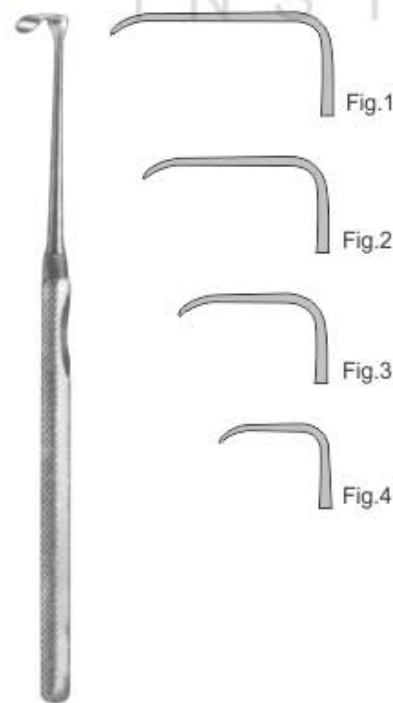

TOENNIS HOOK & Skin Hook
08-014
Sharp

08-015
2 sharp prong
13 cm, 5"
2.25mm diameter
3mm wide

08-016
4 sharp prong
13 cm, 5"
2mm diameter
5mm wide

08-017
4 blunt prong
13 cm, 5"
2mm diameter
5mm wide

ROLLET HOOK

08-018
15 cm, 6", sharp
double prongs
2.5mm wide

08-019
15 cm, 6", blunt
double prongs
2.5mm wide

FREER SKIN HOOK

CRILE HOOKLET & SKIN HOOKS
08-020 20.4 cm, 8"

VON GRAEFE Strabismus & SKIN HOOKS
08-021 13.0 cm, 5" - A
08-022 14.0 cm, 5 1/2" - B
08-023 15.0 cm, 6" - C

WAGENER HOOKLET & SKIN HOOKS
08-024 14 cm, 5 1/2" - A
08-025 14 cm, 5 1/2" - B
08-026 14 cm, 5 1/2" - C
08-027 14 cm, 5 1/2" - D

DAY HOOKLET & SKIN HOOKS
08-028 16 cm, 6 1/4" - A
08-029 16 cm, 6 1/4" - B

LUCAS HOOKLET & SKIN HOOKS
08-030 14 cm, 5 1/2" - A
08-031 14 cm, 5 1/2" - B
08-032 14 cm, 5 1/2" - C

Converse Hook
08-033
12 cm, 5"

MANNERFELT-LANGENBECK HOOK
08-034 15 x 6 mm 15.5 cm, 6" Fig.1
08-035 20 x 6 mm 15.5 cm, 6" Fig.2
08-036 25 x 6 mm 15.5 cm, 6" Fig.3
08-037 30 x 8 mm 15.5 cm, 6" Fig.4