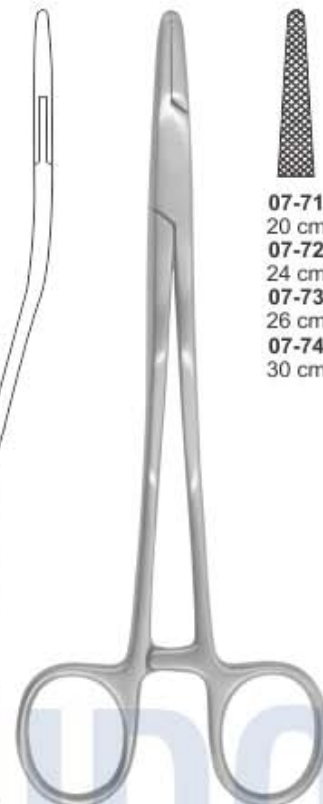

Also available in  
**Ultra Smooth**

**Baumgartner  
Needle Holder**

Also available in  
**Ultra Smooth**

**Webster  
Needle Holder**

<b>07-44</b> 11.5 cm
<b>07-45</b> 12 cm
<b>07-46</b> 12.5 cm
<b>07-47</b> 13 cm
<b>07-48</b> 14 cm
<b>07-49</b> 15 cm
<b>07-50</b> 18 cm
<b>07-51</b> 20 cm
Smooth

Also available in  
**Ultra Smooth**

**Brown  
Needle Holder**

<b>07-52</b> 13 cm
<b>07-53</b> 18 cm
Serrated-Solid

Also available in  
**Ultra Smooth**

**Baby Crile-Wood  
Needle Holder**

<b>07-54</b> 15 cm
-----------------------

# NEEDLE HOLDERS

Nadelhalter | Porta-agujas  
Prote-aiguilles | Porta aghi

**Crile-Wood  
Needle Holder**

**07-55**  
13 cm  
**07-56**  
15 cm  
**07-57**  
18 cm  
**07-58**  
20 cm  
**07-59**  
22 cm  
**07-60**  
25 cm  
grooved  
serrated

**07-61**  
13 cm  
**07-62**  
15 cm  
**07-63**  
18 cm  
**07-64**  
20 cm  
**07-65**  
22 cm  
**07-66**  
25 cm  
solid  
serrated

**Sarot Needle Holders**

**07-67**  
15 cm  
**07-68**  
18 cm  
**07-69**  
22 cm  
**07-70**  
26 cm