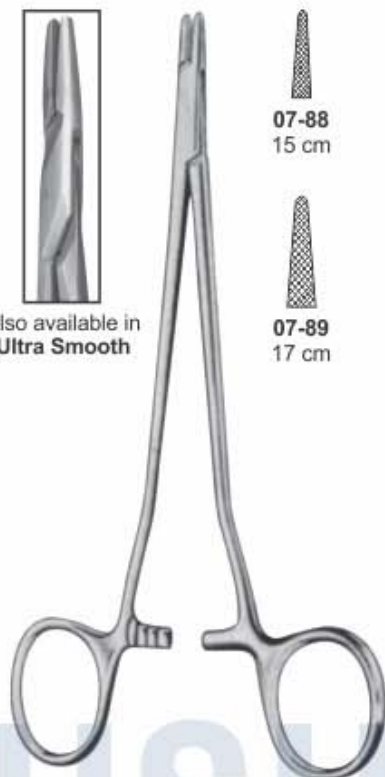

**Jacobson Needle Holders**

**07-80**  
20 cm  
Box Joint

Also available in  
**Ultra Smooth**

**Thomson Walker  
Needle Holders**

**07-81** 18 cm  
**07-82** 25 cm  
Pound Action Joint.

**Naunton Morgan Needle Holders**

**07-83**  
17 cm

**Mass. General Hospital  
Needle Holders**

**07-84**  
18 cm

**Adson Needle Holders**

**07-85**  
18 cm

**New Orleans Needle Holders**

# NEEDLE HOLDERS

Nadelhalter | Porta-agujas  
 Prote-aiguilles | Porta aghi

**Heaney Needle Holders**

**Senning Needle Holders (Schwed. Model)**

**Wertheim Needle Holders**  
 07-90 20 cm  
 07-91 24 cm

**Gillies Needle Holders**  
 07-92 16 cm