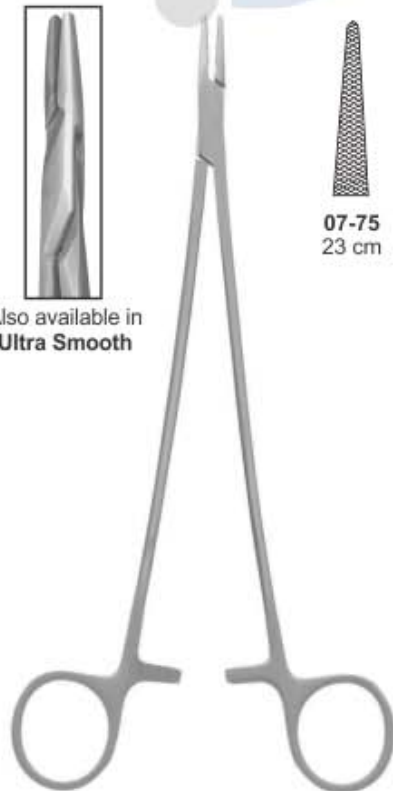

Also available in  
**Ultra Smooth**

**Brown  
Needle Holder**

<b>07-52</b> 13 cm
<b>07-53</b> 18 cm
Serrated-Solid

Also available in  
**Ultra Smooth**

**Baby Crile-Wood  
Needle Holder**

<b>07-54</b> 15 cm
-----------------------

# NEEDLE HOLDERS

Nadelhalter | Porta-agujas  
Prote-aiguilles | Porta aghi

**Crile-Wood  
Needle Holder**

**07-55**  
13 cm  
**07-56**  
15 cm  
**07-57**  
18 cm  
**07-58**  
20 cm  
**07-59**  
22 cm  
**07-60**  
25 cm  
grooved  
serrated

**07-61**  
13 cm  
**07-62**  
15 cm  
**07-63**  
18 cm  
**07-64**  
20 cm  
**07-65**  
22 cm  
**07-66**  
25 cm  
solid  
serrated

**Sarot Needle Holders**

**07-67**  
15 cm  
**07-68**  
18 cm  
**07-69**  
22 cm  
**07-70**  
26 cm

**Bozemann Needle Holders**

**07-71**  
20 cm  
**07-72**  
24 cm  
**07-73**  
26 cm  
**07-74**  
30 cm

Also available in  
**Ultra Smooth**

**Jameson Needle Holders**

**07-75**  
23 cm

**Finocchietto Needle Holders**