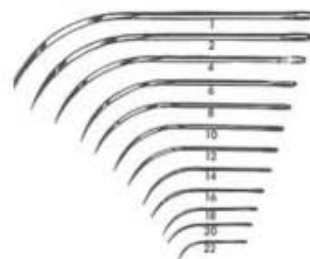

half Curved - Cutting Edge