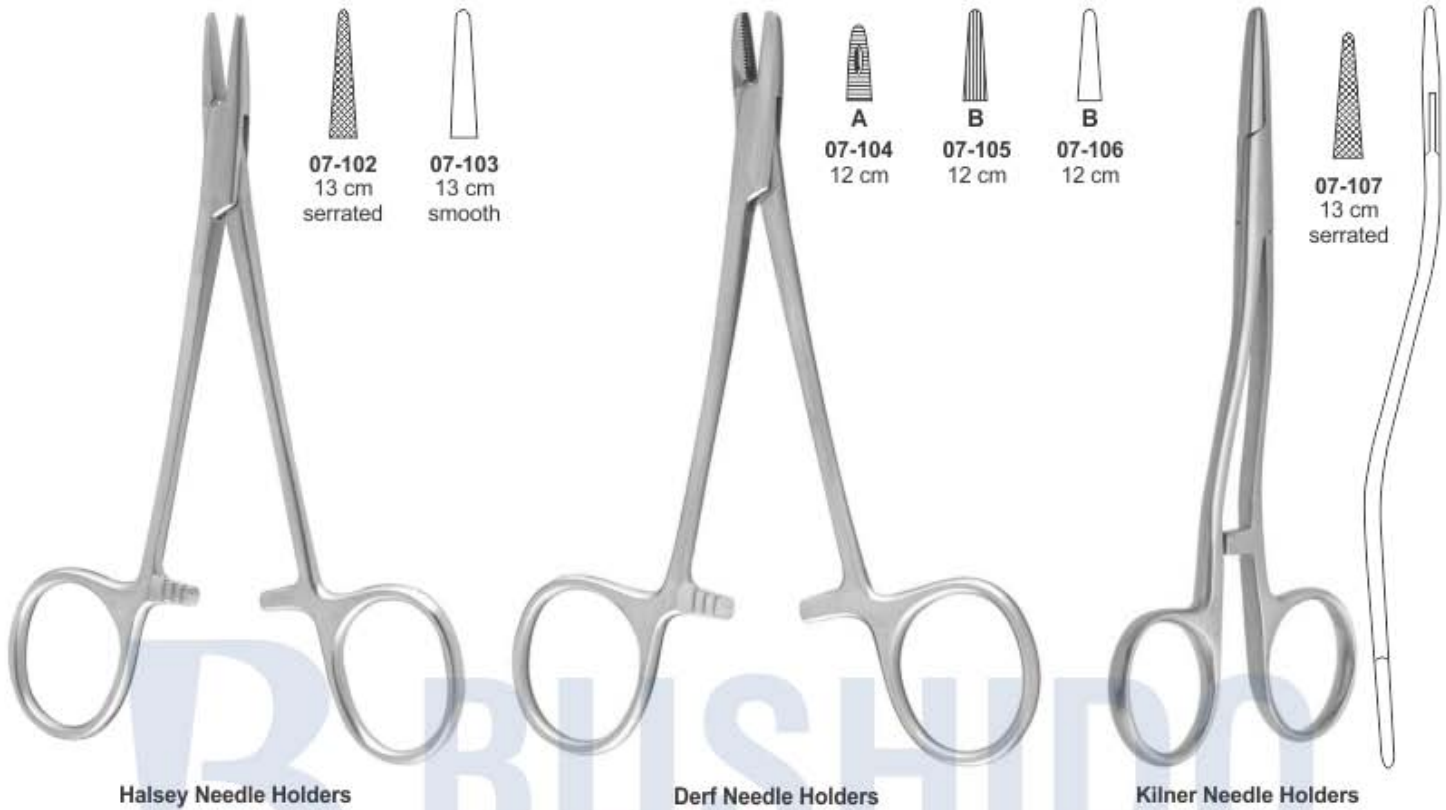

Halsey Needle Holders

Derf Needle Holders

Kilner Needle Holders

B BUSHIDO
INSTRUMENTS