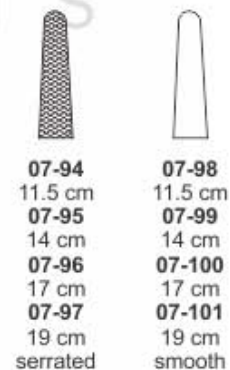

Olsen-Hegar Needle Holders