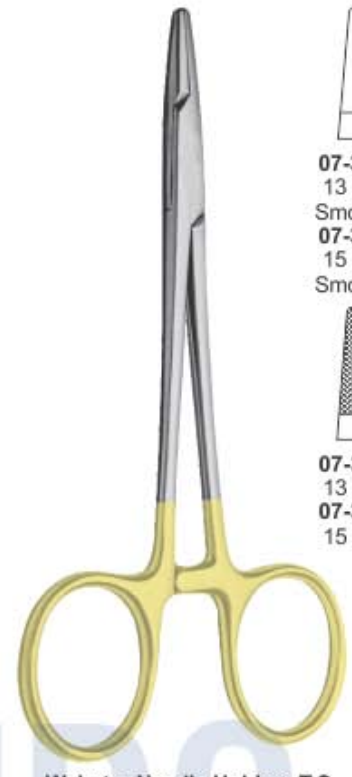

**Wire Twisters Needle Holders T.C**

07-355  
15 cm  
Delicate.

07-356 15 cm  
07-357 18 cm  
07-358 20 cm  
Heavy

**Sternum Needle Holders T.C**

07-359  
18 cm  
Wire Twister

**Cooley-Baumgaften Wire Twister Needle Holders T.C**  
Extra heavy needle holder designed for twisting of wire and placement of retention suture. Heavy, blunt jaws.

07-360  
20 cm

Nadelhalter | Porta-agujas  
Prote-aiguilles | Porta aghi

**07-361**  
12.5 cm

**Rubio Wire Twister  
Needle Holders T.C**

**07-362**  
12.5 cm

**Neivert Needle Holders T.C**

**07-363**  
13 cm  
Smooth  
**07-364**  
15 cm  
Smooth  
**07-365**  
13 cm  
**07-366**  
15 cm

**Webster Needle Holders T.C**

**07-367**  
21 cm  
Cvd.  
Serrated-Solid

**07-368**  
24 cm  
Cvd.  
Tungsten  
Carbide  
Serrated-Solid

**07-369**  
26 cm  
Cvd.  
Tungsten  
Carbide  
Serrated-Solid

**Heaney-Gyne Needle Holders T.C**

**Wire Tightening  
Needle Holders T.C**  
**07-370** 18 cm

**07-371**  
20 cm  
Straight

**07-372**  
20 cm  
Curved

**Julian Needle Holders T.C**

Nadelhalter | Porta-agujas  
Prote-aiguilles | Porta aghi