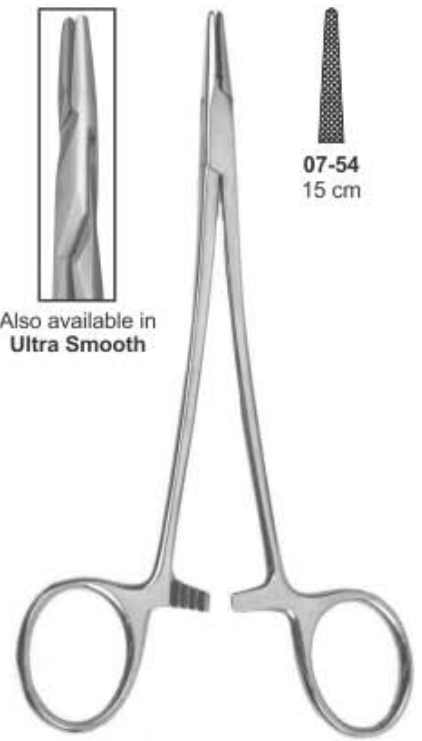

Also available in  
**Ultra Smooth**

**Baumgartner  
Needle Holder**

Also available in  
**Ultra Smooth**

**Webster  
Needle Holder**

<b>07-44</b> 11.5 cm
<b>07-45</b> 12 cm
<b>07-46</b> 12.5 cm
<b>07-47</b> 13 cm
<b>07-48</b> 14 cm
<b>07-49</b> 15 cm
<b>07-50</b> 18 cm
<b>07-51</b> 20 cm
Smooth

Also available in  
**Ultra Smooth**

**Brown  
Needle Holder**

<b>07-52</b> 13 cm
<b>07-53</b> 18 cm
Serrated-Solid

Also available in  
**Ultra Smooth**

**Baby Crile-Wood  
Needle Holder**

<b>07-54</b> 15 cm
-----------------------

# NEEDLE HOLDERS

Nadelhalter | Porta-agujas  
Prote-aiguilles | Porta aghi

**Crile-Wood  
Needle Holder**

**07-55**  
13 cm  
**07-56**  
15 cm  
**07-57**  
18 cm  
**07-58**  
20 cm  
**07-59**  
22 cm  
**07-60**  
25 cm  
grooved  
serrated