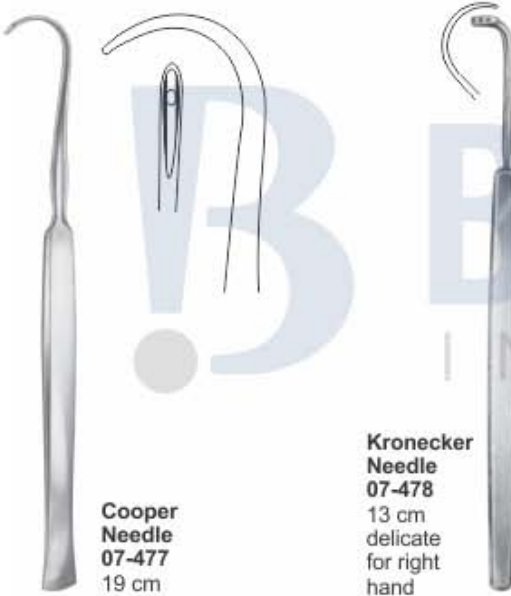

Aguilles de reverdin  
aghi di reverdin

**07-471**  
Needle No. 01

**07-472**  
Needle No. 02

**Young Needle 07-470**  
24.5 cm  
Complete with on Needle no. 00 01, 02, 03

**07-473**  
Needle No. 03

**Schmieden-Dick Needle 07-474**  
29cm  
malleable

**Schmieden Needle 07-475**  
24cm

**Ligature Needle 07-476**  
20 cm

**Cooper Needle 07-477**  
19 cm

**Kronecker Needle 07-478**  
13 cm  
delicate for right hand

**Kronecker Needle 07-479**  
13 cm  
delicate for left hand