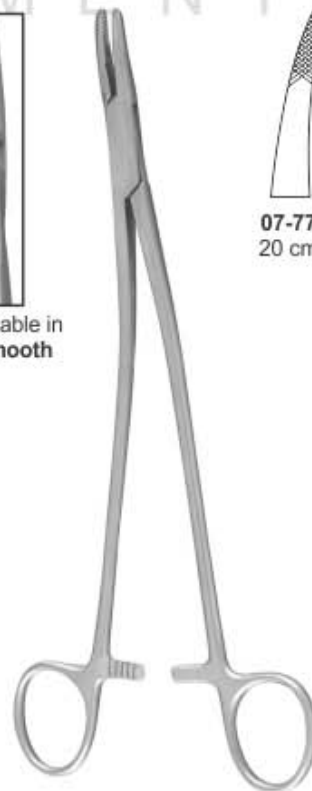

# NEEDLE HOLDERS

Nadelhalter | Porta-agujas  
Prote-aiguilles | Porta aghi

**Crile-Wood  
Needle Holder**

**07-55**  
13 cm  
**07-56**  
15 cm  
**07-57**  
18 cm  
**07-58**  
20 cm  
**07-59**  
22 cm  
**07-60**  
25 cm  
grooved  
serrated

**07-61**  
13 cm  
**07-62**  
15 cm  
**07-63**  
18 cm  
**07-64**  
20 cm  
**07-65**  
22 cm  
**07-66**  
25 cm  
solid  
serrated

**Sarot Needle Holders**

**07-67**  
15 cm  
**07-68**  
18 cm  
**07-69**  
22 cm  
**07-70**  
26 cm

**Bozemann Needle Holders**

**07-71**  
20 cm  
**07-72**  
24 cm  
**07-73**  
26 cm  
**07-74**  
30 cm

Also available in  
**Ultra Smooth**

**Jameson Needle Holders**

**07-75**  
23 cm

**Finocchietto Needle Holders**

**07-76**  
27 cm

Also available in  
**Ultra Smooth**

**Stratte Needle Holders**

**07-77**  
20 cm

**07-78**  
23 cm

Nadelhalter	Porta-agujas
Prote-aiguilles	Porta aghi

**07-79**  
18 cm

Also available in  
**Ultra Smooth**