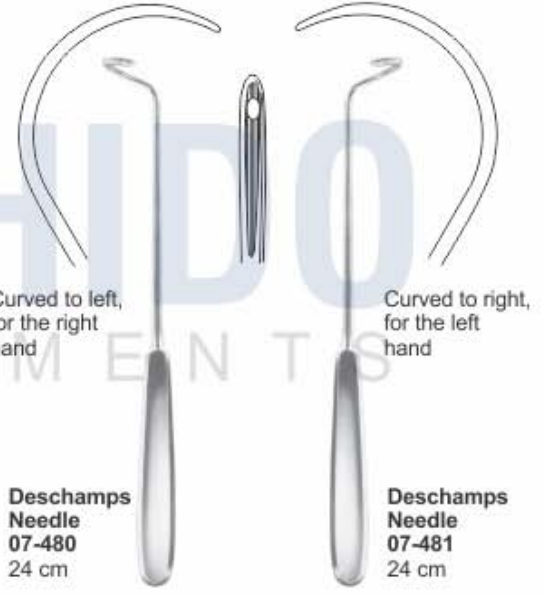

Aguilles de reverdin  
aghi di reverdin

**07-471**  
Needle No. 01

**07-472**  
Needle No. 02

**Young Needle 07-470**  
24.5 cm  
Complete with on Needle no. 00 01, 02, 03

**07-473**  
Needle No. 03

**Schmieden-Dick Needle 07-474**  
29cm  
malleable

**Schmieden Needle 07-475**  
24cm

**Ligature Needle 07-476**  
20 cm

**Cooper Needle 07-477**  
19 cm

**Kronecker Needle 07-478**  
13 cm  
delicate for right hand

**Kronecker Needle 07-479**  
13 cm  
delicate for left hand

Curved to left, for the right hand

**Deschamps Needle 07-480**  
24 cm

Curved to right, for the left hand

**Deschamps Needle 07-481**  
24 cm

**07-482**  
20cm  
sharp for right hand

**07-483**  
20cm  
sharp for left hand