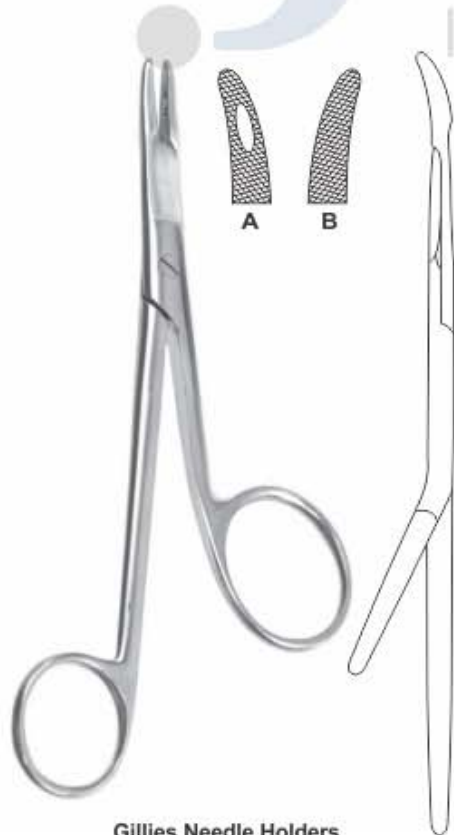

**07-83**  
17 cm

**Mass. General Hospital  
Needle Holders**

**07-84**  
18 cm

**Adson Needle Holders**

**07-85**  
18 cm

**New Orleans Needle Holders**

# NEEDLE HOLDERS

Nadelhalter | Porta-agujas  
 Prote-aiguilles | Porta aghi

**Heaney Needle Holders**

**Senning Needle Holders (Schwed. Model)**

**Wertheim Needle Holders**  
 07-90 20 cm  
 07-91 24 cm

**Gillies Needle Holders**  
 07-92 16 cm