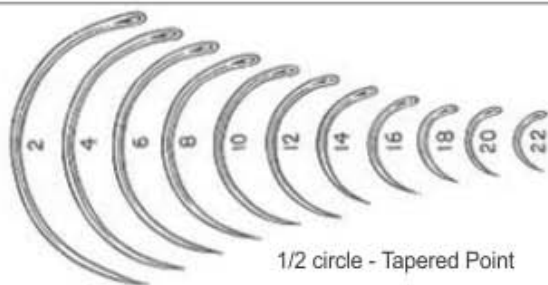

Reverdin nadeln | Aguilles de reverdin
aguja de reverdin | aghi di reverdin

- 07-574 Regular Surgeons Needles, 1/2 Curved, Tapered Point, #2
- 07-575 Regular Surgeons Needles, 1/2 Curved, Tapered Point, #4
- 07-576 Regular Surgeons Needles, 1/2 Curved, Tapered Point, #6
- 07-577 Regular Surgeons Needles, 1/2 Curved, Tapered Point, #8
- 07-578 Regular Surgeons Needles, 1/2 Curved, Tapered Point, #10
- 07-579 Regular Surgeons Needles, 1/2 Curved, Tapered Point, #12
- 07-580 Regular Surgeons Needles, 1/2 Curved, Tapered Point, #14
- 07-581 Regular Surgeons Needles, 1/2 Curved, Tapered Point, #16
- 07-582 Regular Surgeons Needles, 1/2 Curved, Tapered Point, #18
- 07-583 Regular Surgeons Needles, 1/2 Curved, Tapered Point, #20
- 07-584 Regular Surgeons Needles, 1/2 Curved, Tapered Point, #22