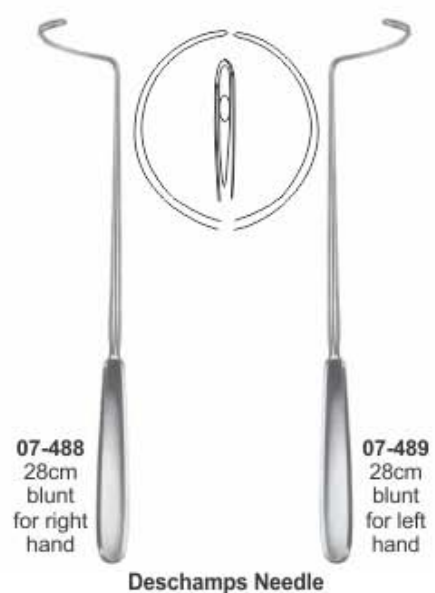

Curved to left, for the right hand

**Deschamps Needle 07-480**  
24 cm

Curved to right, for the left hand

**Deschamps Needle 07-481**  
24 cm

**07-482**  
20cm  
sharp for right hand

**07-483**  
20cm  
sharp for left hand

**Deschamps Needle**

**07-484**  
27cm  
blunt for right hand

**07-485**  
27cm  
blunt for left hand

**Deschamps Needle**

**07-486**  
27cm  
sharp for right hand

**07-487**  
27cm  
sharp for left hand

**Deschamps Needle**

**07-488**  
28cm  
blunt for right hand

**07-489**  
28cm  
blunt for left hand

**Deschamps Needle**

Unterbindungsnadeln  
aguja para ligaduras

Aiguilles à ligatures  
aghi di legatura

**Deschamps Needle**  
07-490 20cm sharp for right hand  
07-491 20cm sharp for left hand