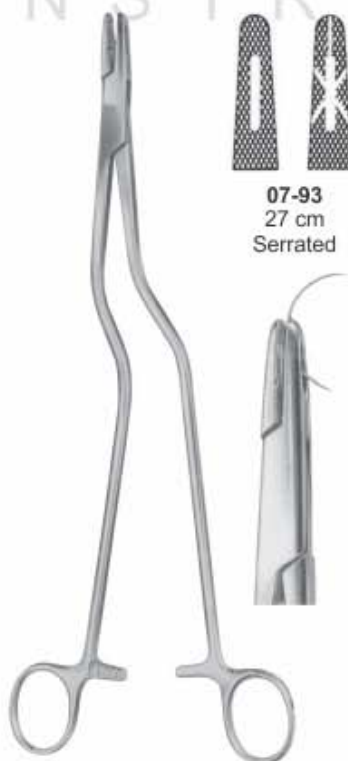

**07-83**  
17 cm

**Mass. General Hospital  
Needle Holders**

**07-84**  
18 cm

**Adson Needle Holders**

**07-85**  
18 cm

**New Orleans Needle Holders**

# NEEDLE HOLDERS

Nadelhalter | Porta-agujas  
 Prote-aiguilles | Porta aghi

**Heaney Needle Holders**

**Senning Needle Holders (Schwed. Model)**

**Wertheim Needle Holders**  
 07-90 20 cm  
 07-91 24 cm

**Gillies Needle Holders**  
 07-92 16 cm