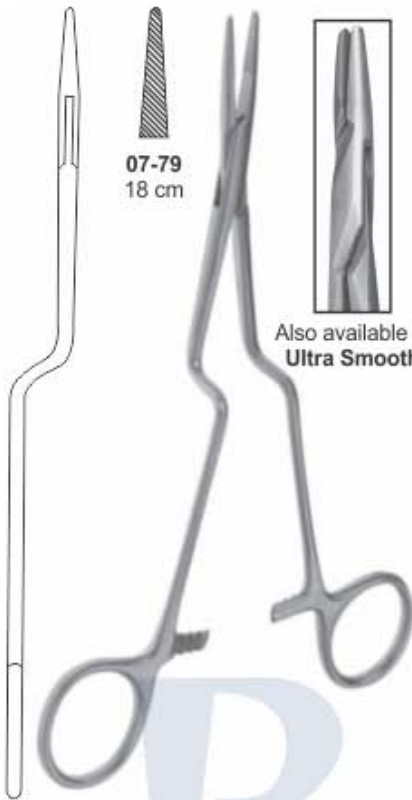

**Bozemann Needle Holders**

**07-71**  
20 cm  
**07-72**  
24 cm  
**07-73**  
26 cm  
**07-74**  
30 cm

Also available in  
**Ultra Smooth**

**Jameson Needle Holders**

**07-75**  
23 cm

**Finocchietto Needle Holders**

**07-76**  
27 cm

Also available in  
**Ultra Smooth**

**Stratte Needle Holders**

**07-77**  
20 cm

**07-78**  
23 cm

Nadelhalter	Porta-agujas
Prote-aiguilles	Porta aghi

**07-79**  
18 cm

Also available in  
**Ultra Smooth**

**Jacobson Needle Holders**

**07-80**  
20 cm  
Box Joint

Also available in  
**Ultra Smooth**

**Thomson Walker  
Needle Holders**

**07-81** 18 cm  
**07-82** 25 cm  
Pound Action Joint.

**Naunton Morgan Needle Holders**