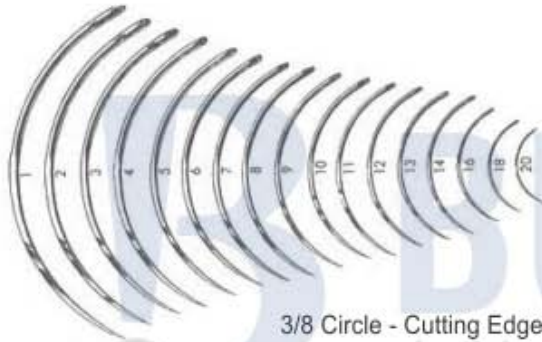

- 07-513 Regular Surgeons Needle, 1/2 Circle, Cutting Edge, #0
- 07-514 Regular Surgeons Needle, 1/2 Circle, Cutting Edge, #1
- 07-515 Regular Surgeons Needle, 1/2 Circle, Cutting Edge, #2
- 07-516 Regular Surgeons Needle, 1/2 Circle, Cutting Edge, #3
- 07-517 Regular Surgeons Needle, 1/2 Circle, Cutting Edge, #4
- 07-518 Regular Surgeons Needle, 1/2 Circle, Cutting Edge, #5
- 07-519 Regular Surgeons Needle, 1/2 Circle, Cutting Edge, #6
- 07-520 Regular Surgeons Needle, 1/2 Circle, Cutting Edge, #7
- 07-521 Regular Surgeons Needle, 1/2 Circle, Cutting Edge, #8
- 07-522 Regular Surgeons Needle, 1/2 Circle, Cutting Edge, #9
- 07-523 Regular Surgeons Needle, 1/2 Circle, Cutting Edge, #10
- 07-524 Regular Surgeons Needle, 1/2 Circle, Cutting Edge, #11
- 07-525 Regular Surgeons Needle, 1/2 Circle, Cutting Edge, #12
- 07-526 Regular Surgeons Needle, 1/2 Circle, Cutting Edge, #13
- 07-527 Regular Surgeons Needle, 1/2 Circle, Cutting Edge, #14
- 07-528 Regular Surgeons Needle, 1/2 Circle, Cutting Edge, #15
- 07-529 Regular Surgeons Needle, 1/2 Circle, Cutting Edge, #16
- 07-530 Regular Surgeons Needle, 1/2 Circle, Cutting Edge, #17
- 07-531 Regular Surgeons Needle, 1/2 Circle, Cutting Edge, #18
- 07-532 Regular Surgeons Needle, 1/2 Circle, Cutting Edge, #19
- 07-533 Regular Surgeons Needle, 1/2 Circle, Cutting Edge, #20

3/8 Circle - Cutting Edge

SURGEONS NEEDLES

- 07-534 Regular Surgeons Needle, 3/8 Circle, Cutting Edge, #1
- 07-535 Regular Surgeons Needle, 3/8 Circle, Cutting Edge, #2
- 07-536 Regular Surgeons Needle, 3/8 Circle, Cutting Edge, #3
- 07-537 Regular Surgeons Needle, 3/8 Circle, Cutting Edge, #4
- 07-538 Regular Surgeons Needle, 3/8 Circle, Cutting Edge, #5
- 07-539 Regular Surgeons Needle, 3/8 Circle, Cutting Edge, #6
- 07-540 Regular Surgeons Needle, 3/8 Circle, Cutting Edge, #7
- 07-541 Regular Surgeons Needle, 3/8 Circle, Cutting Edge, #8
- 07-542 Regular Surgeons Needle, 3/8 Circle, Cutting Edge, #9
- 07-543 Regular Surgeons Needle, 3/8 Circle, Cutting Edge, #10
- 07-544 Regular Surgeons Needle, 3/8 Circle, Cutting Edge, #11
- 07-545 Regular Surgeons Needle, 3/8 Circle, Cutting Edge, #12
- 07-546 Regular Surgeons Needle, 3/8 Circle, Cutting Edge, #13
- 07-547 Regular Surgeons Needle, 3/8 Circle, Cutting Edge, #14
- 07-548 Regular Surgeons Needle, 3/8 Circle, Cutting Edge, #15
- 07-549 Regular Surgeons Needle, 3/8 Circle, Cutting Edge, #16
- 07-550 Regular Surgeons Needle, 3/8 Circle, Cutting Edge, #17
- 07-551 Regular Surgeons Needle, 3/8 Circle, Cutting Edge, #18
- 07-552 Regular Surgeons Needle, 3/8 Circle, Cutting Edge, #19
- 07-553 Regular Surgeons Needle, 3/8 Circle, Cutting Edge, #20