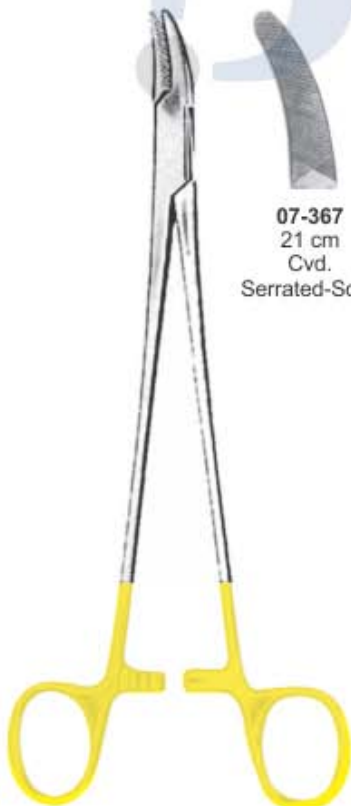

**Wire Twisters Needle Holders T.C**

07-355  
15 cm  
Delicate.

07-356 15 cm  
07-357 18 cm  
07-358 20 cm  
Heavy

**Sternum Needle Holders T.C**

07-359  
18 cm  
Wire Twister

**Cooley-Baumgaften Wire Twister Needle Holders T.C**  
Extra heavy needle holder designed for twisting of wire and placement of retention suture. Heavy, blunt jaws.

07-360  
20 cm

Nadelhalter | Porta-agujas  
Prote-aiguilles | Porta aghi

**07-361**  
12.5 cm

**Rubio Wire Twister  
Needle Holders T.C**

**07-362**  
12.5 cm

**Neivert Needle Holders T.C**

**07-363**  
13 cm  
Smooth  
**07-364**  
15 cm  
Smooth  
**07-365**  
13 cm  
**07-366**  
15 cm

**Webster Needle Holders T.C**

**07-367**  
21 cm  
Cvd.  
Serrated-Solid

**07-368**  
24 cm  
Cvd.  
Tungsten  
Carbide  
Serrated-Solid

**07-369**  
26 cm  
Cvd.  
Tungsten  
Carbide  
Serrated-Solid

**Heaney-Gyne Needle Holders T.C**

**Wire Tightening  
Needle Holders T.C**  
**07-370** 18 cm

**07-371**  
20 cm  
Straight

**07-372**  
20 cm  
Curved

**Julian Needle Holders T.C**

Nadelhalter | Porta-agujas  
Prote-aiguilles | Porta aghi