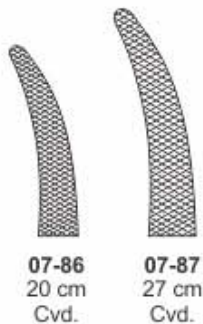

**Jacobson Needle Holders**

**07-80**  
20 cm  
Box Joint

Also available in  
**Ultra Smooth**

**Thomson Walker  
Needle Holders**

**07-81** 18 cm  
**07-82** 25 cm  
Pound Action Joint.

**Naunton Morgan Needle Holders**

**07-83**  
17 cm

**Mass. General Hospital  
Needle Holders**

**07-84**  
18 cm

**Adson Needle Holders**

**07-85**  
18 cm

**New Orleans Needle Holders**

# NEEDLE HOLDERS

Nadelhalter | Porta-agujas  
 Prote-aiguilles | Porta aghi

**Heaney Needle Holders**

**Senning Needle Holders (Schwed. Model)**

**Wertheim Needle Holders**  
 07-90 20 cm  
 07-91 24 cm

**Gillies Needle Holders**  
 07-92 16 cm