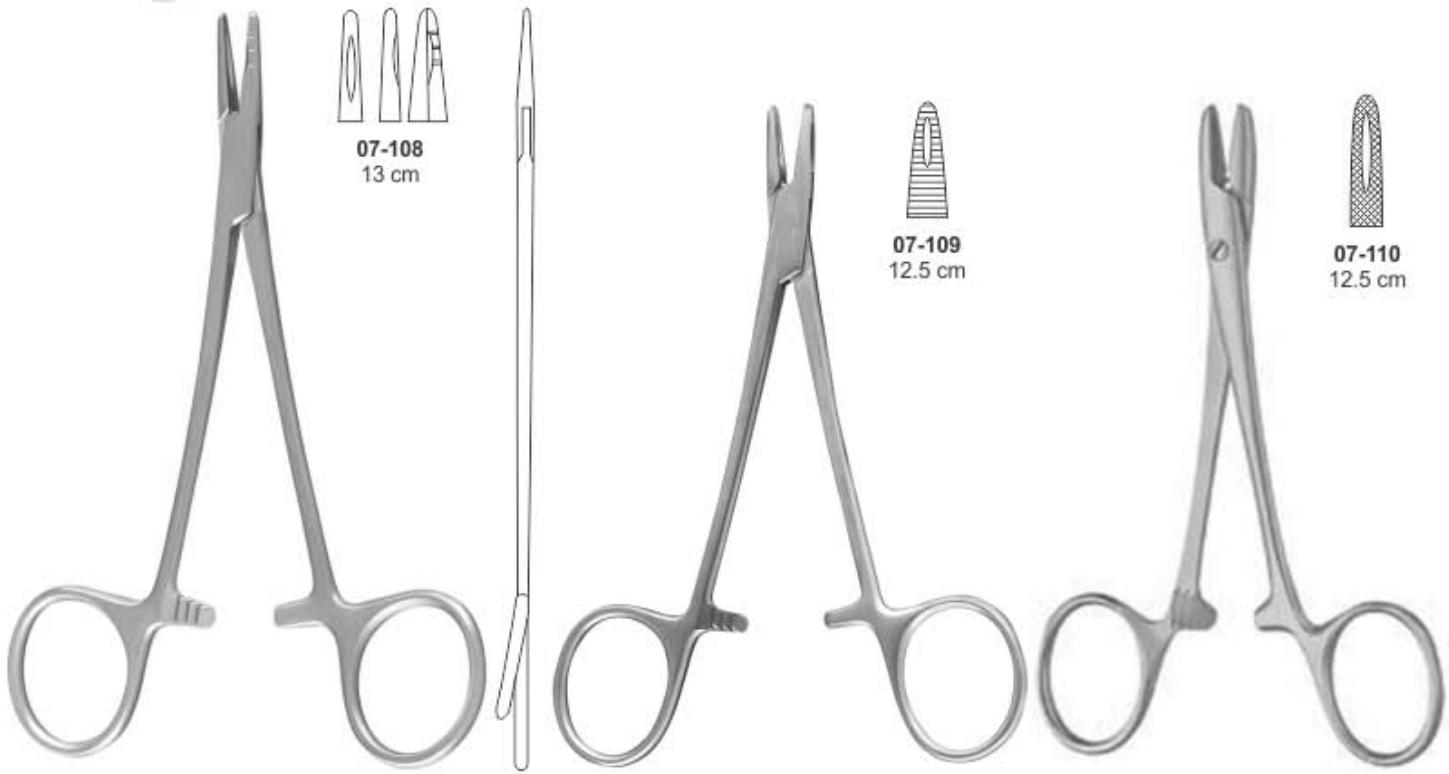

Neivert Needle Holders

Collier Needle Holders

Doyen Needle Holders