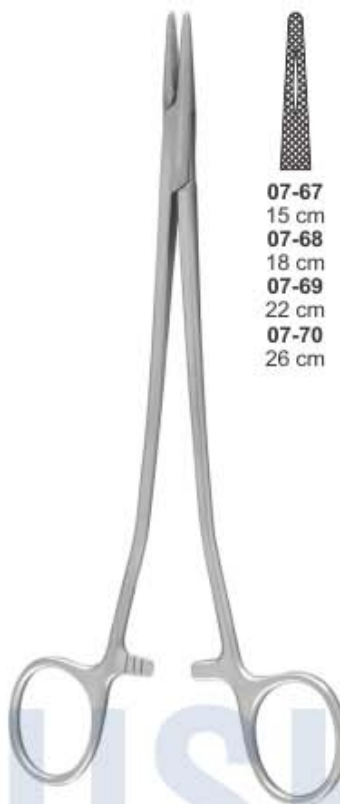

Also available in  
**Ultra Smooth**

**Baumgartner  
Needle Holder**

Also available in  
**Ultra Smooth**

**Webster  
Needle Holder**

<b>07-44</b> 11.5 cm
<b>07-45</b> 12 cm
<b>07-46</b> 12.5 cm
<b>07-47</b> 13 cm
<b>07-48</b> 14 cm
<b>07-49</b> 15 cm
<b>07-50</b> 18 cm
<b>07-51</b> 20 cm
Smooth

Also available in  
**Ultra Smooth**

**Brown  
Needle Holder**

<b>07-52</b> 13 cm
<b>07-53</b> 18 cm
Serrated-Solid

Also available in  
**Ultra Smooth**

**Baby Crile-Wood  
Needle Holder**

<b>07-54</b> 15 cm
-----------------------

# NEEDLE HOLDERS

Nadelhalter | Porta-agujas  
Prote-aiguilles | Porta aghi

**Crile-Wood  
Needle Holder**

**07-55**  
13 cm  
**07-56**  
15 cm  
**07-57**  
18 cm  
**07-58**  
20 cm  
**07-59**  
22 cm  
**07-60**  
25 cm  
grooved  
serrated

**07-61**  
13 cm  
**07-62**  
15 cm  
**07-63**  
18 cm  
**07-64**  
20 cm  
**07-65**  
22 cm  
**07-66**  
25 cm  
solid  
serrated

**Sarot Needle Holders**

**07-67**  
15 cm  
**07-68**  
18 cm  
**07-69**  
22 cm  
**07-70**  
26 cm