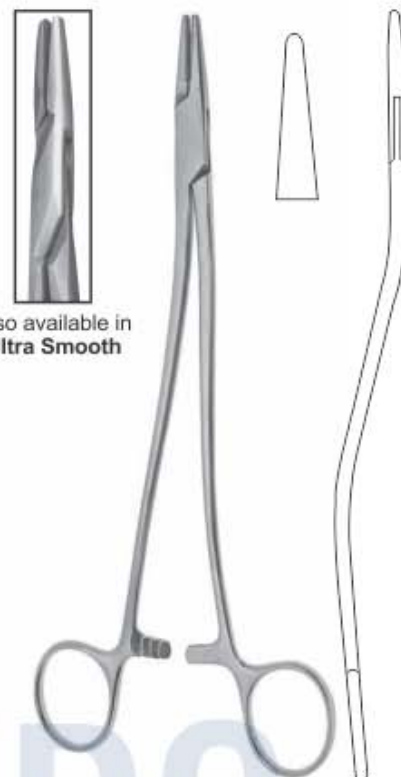

**07-83**  
17 cm

**Mass. General Hospital  
Needle Holders**

**07-84**  
18 cm

**Adson Needle Holders**

**07-85**  
18 cm

**New Orleans Needle Holders**

# NEEDLE HOLDERS

Nadelhalter | Porta-agujas  
 Prote-aiguilles | Porta aghi

**Heaney Needle Holders**

**Senning Needle Holders (Schwed. Model)**

**Wertheim Needle Holders**  
 07-90 20 cm  
 07-91 24 cm

**Gillies Needle Holders**  
 07-92 16 cm