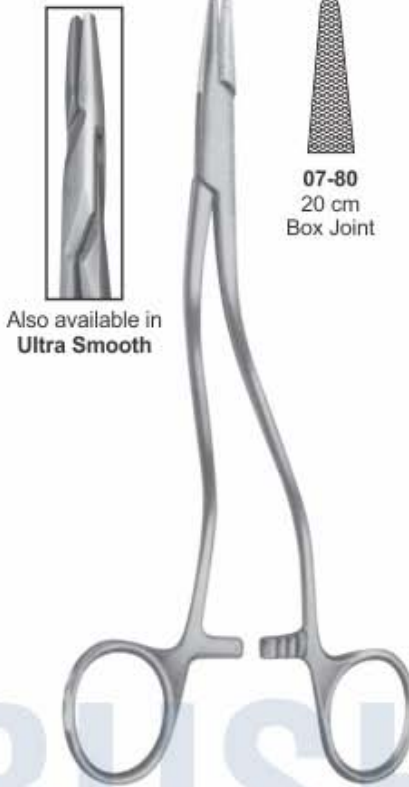

**Bozemann Needle Holders**

**07-71**  
20 cm  
**07-72**  
24 cm  
**07-73**  
26 cm  
**07-74**  
30 cm

Also available in  
**Ultra Smooth**

**Jameson Needle Holders**

**07-75**  
23 cm

**Finocchietto Needle Holders**

**07-76**  
27 cm

Also available in  
**Ultra Smooth**

**Stratte Needle Holders**

**07-77**  
20 cm

**07-78**  
23 cm

Nadelhalter	Porta-agujas
Prote-aiguilles	Porta aghi

**07-79**  
18 cm

Also available in  
**Ultra Smooth**

**Jacobson Needle Holders**

**07-80**  
20 cm  
Box Joint

Also available in  
**Ultra Smooth**

**Thomson Walker  
Needle Holders**

**07-81** 18 cm  
**07-82** 25 cm  
Pound Action Joint.

**Naunton Morgan Needle Holders**