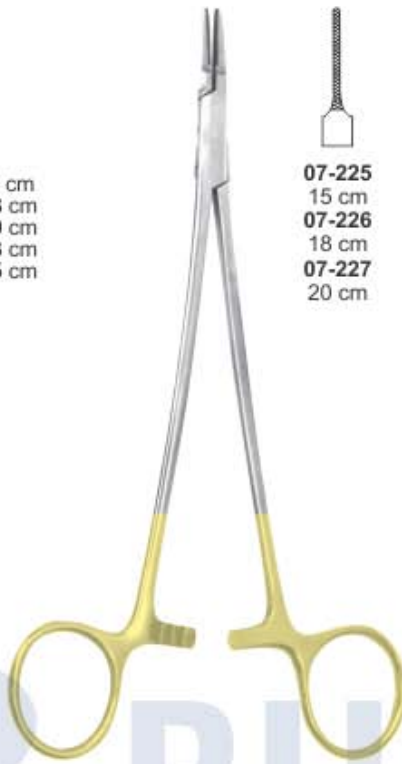

Micro Needle  
 Holders

**07-210**  
 16 cm  
 Smooth  
 Cvd.

Castroviejo Needle  
 Holders

**07-211**  
 12 cm  
 Smooth Str  
 with lock

**07-212**  
 12 cm  
 Smooth Cvd  
 with lock

Barraquer-Trountman  
 Needle Holders

**07-213**  
 10 cm  
**07-214**  
 11.5 cm  
 Smooth  
 Str.

**07-215**  
 10 cm  
**07-216**  
 11.5 cm  
 Smooth  
 Cvd.

Kalt Needle Holders

**07-217**  
 14 cm  
 Serrated

Arruga Needle Holders

**07-218**  
 14 cm  
 Serrated  
 Str.

**07-219**  
 14 cm  
 Serrated  
 Cvd.

Nadelhalter | Porta-agujas  
Prote-aiguilles | Porta aghi

07-220 14 cm  
07-221 18 cm  
07-222 20 cm  
07-223 23 cm  
07-224 25 cm

Microvascular  
Needle Holders T.C.