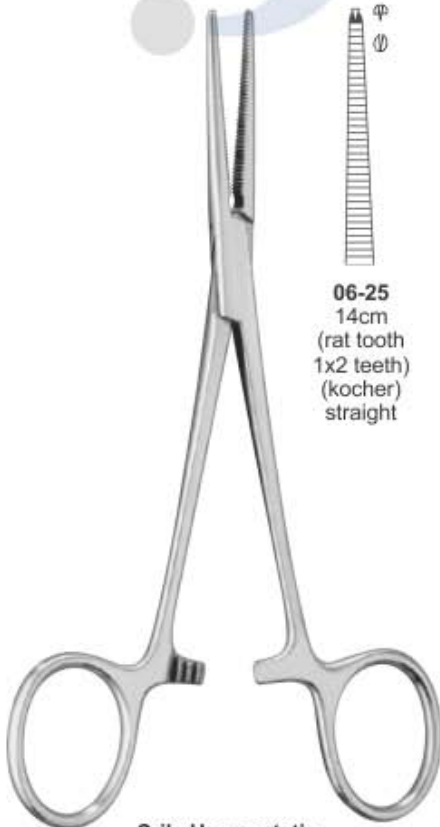

06-09
12.5cm
06-10
20cm
straight
Left Handed

06-11
12.5cm
06-12
20cm
curved
Left Handed

Kelly Haemostatic Forceps

06-13
14cm
straight

06-15
Kelly Haemostatic Fine
point Forceps 14cm
straight

06-14
14cm
curved

06-16
Kelly Haemostatic Fine
point Forceps 14cm
curved

**Dandy Haemostatic
Fine point Forceps**
06-18 14cm
Curved sideways

**Dandy Haemostatic Fine
point Tissue Forceps**
06-20 14cm
(rat tooth 1x2 teeth)
Curved sideways

06-21
14cm
06-22
16cm
straight

06-23
14cm
06-24
16cm
curved

Dandy Haemostatic Forceps
06-17 14cm
Curved sideways

**Dandy Haemostatic
Tissue Forceps**
06-19 14cm
(rat tooth 1x2 teeth)
Curved sideways

Crile Haemostatic Forceps