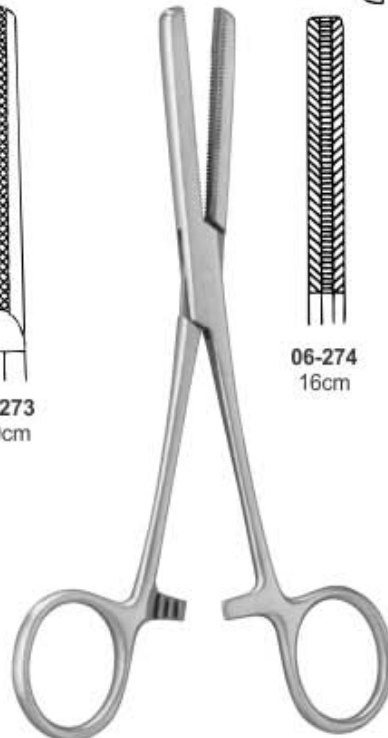

Arterienklemmen

Pinces Hemostatiques

Pinzas Hemostaticas

Pinze Emostatiche

Bernhard Towel Forceps
06-265 16.5cm

Presbyterian Tubing Clamp
06-266 16.5cm
06-267 18cm
Straight, Smooth

Tubing Clamp
06-268 18cm
06-269 20cm
Cross Serrated

06-270
14.5cm
with long
ratchet

Klinikum Berlin Tubing Clamp

Tubing Clamp with Protector
Cross Serrated

06-271 15cm
06-272 18cm
06-273 20cm

Fergusson Tubing Clamp

06-274 16cm
06-275 20cm
06-276 16cm
06-277 20cm

Arterienklemmen
Pinces Hemostatiques

Pinzas Hemostaticas
Pinze Emostatiche

Tuffier Haemostatic Forceps
06-278 13cm

Chaput Haemostatic Forceps
06-279 13cm

Pratt Haemostatic Forceps
06-280 15cm

Pennington / Siezing Haemostatic Forceps
06-281 15.5cm
06-282 20cm
Straight

Martel Haemostatic Forceps
06-283 14cm

Willet-Martel Haemostatic Forceps
06-284 19cm

Lister Sinus Forceps

06-285
13cm

06-286
15.5cm

06-287
17.5cm

Arterienklemmen

Pinzas Hemostaticas