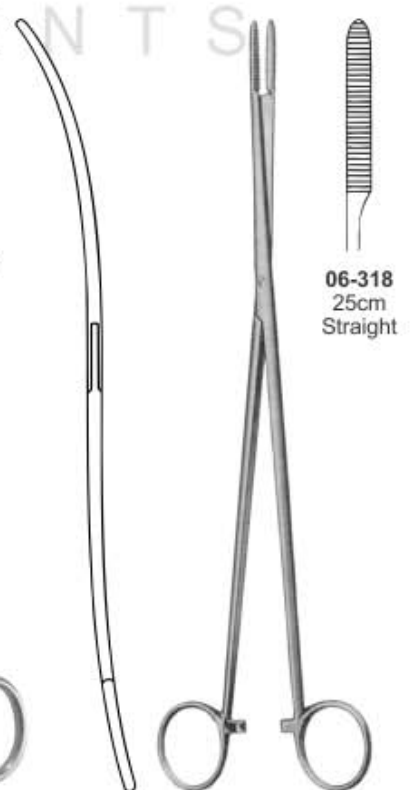

**Duplay Sponge &
Dressing Forceps**
06-305 19cm
Slight Curve

06-306
28cm
Straight

06-307
28cm
Curved

Sims-Maier Sponge & Dressing Forceps

06-308
22cm
Straight

06-309
25cm

06-310
27cm
Straight

Ulrich Sponge Forceps

06-311
22cm
Curved

06-312
25cm

06-313
27cm
Curved

Ulrich Sponge Forceps

06-314
22cm
Straight

06-315
22cm
Curved

Aesculap Sponge & Dressing Forceps

06-316
24cm
Straight

Fletcher Sponge Forceps

06-317
24cm
Slight Curve

Fletcher Sponge Forceps

06-318
25cm
Straight

Pelkmann Sponge Forceps

Arterienklemmen

Pinzas Hemostaticas

Pinces Hemostatiques

Pinze Emostatiche

Arterienklemmen

Pinces Hemostatiques

Pinzas Hemostaticas

Pinze Emostatiche

06-332 16cm
06-333 17cm
06-334 16cm

06-329 32cm Curved

06-330 32cm Straight