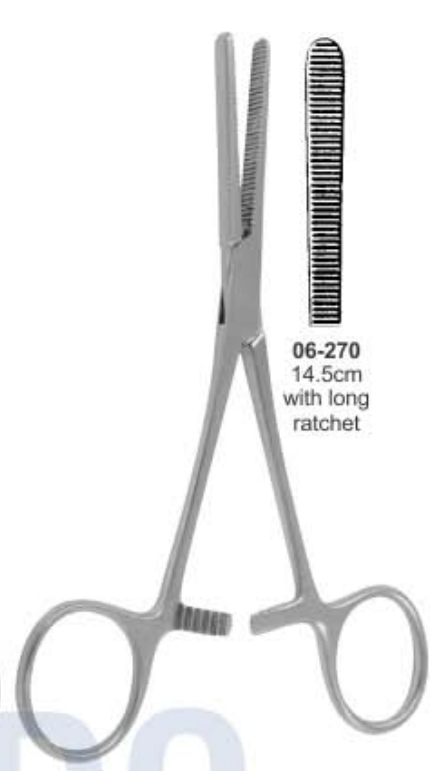

Ball & Socket Towel Forceps 06-259 13cm Non-perforating
Tohoku Towel Forceps 06-260 10cm, 06-261 13cm Non-Perforating
Non-Perforating Towel Forceps 06-262 11cm, 06-263 13cm
Peers-Bertman Towel Forceps 06-264 14.5cm Serrated

Arterienklemmen

Pinces Hemostatiques

Pinzas Hemostaticas

Pinze Emostatiche

Bernhard Towel Forceps
06-265 16.5cm

Presbyterian Tubing Clamp
06-266 16.5cm
06-267 18cm
Straight, Smooth

Tubing Clamp
06-268 18cm
06-269 20cm
Cross Serrated