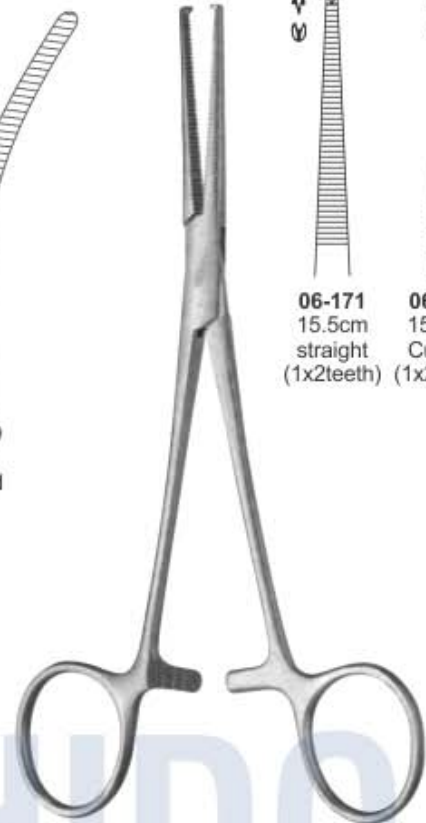

Pinze Emostatiche

Herrick Haemostatic Forceps
06-168 23cm

Roberts Haemostatic Forceps

06-169
22cm
straight

06-170
22cm
Curved

**Dixon-Lovelace
Haemostatic Tissue Forceps**

06-171
15.5cm
straight
(1x2teeth)

06-172
15.5cm
Curved
(1x2teeth)

**Crafoord-Sellors
Haemostatic Forceps**

06-173
22cm

06-174
23cm

06-175
24cm

**Heaney / Ballantine
Haemostatic Forceps**

06-176
20cm
Straight,
Serrated

06-177
20cm
Slight Curve,
Serrated

Arterienklemmen
Pincas Hemostatiquas