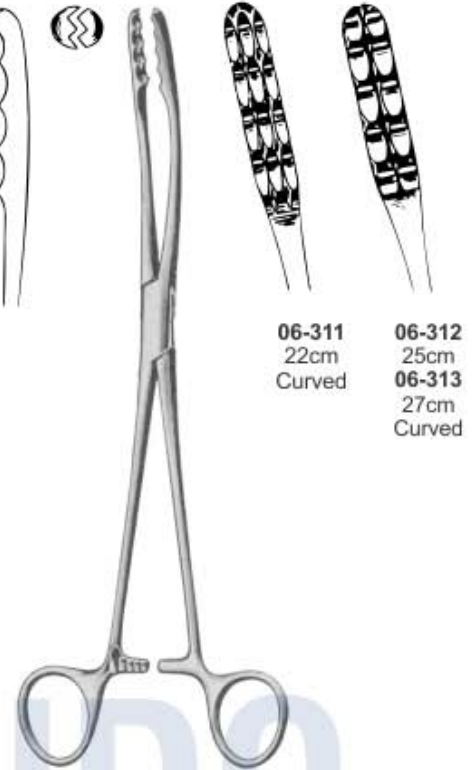

**Gross Maier Dressing
Sponge & Dressing Forceps**
06-299 17.8cm, curved
With Ratchet

Gross Maier Dressing Forceps
06-300 26.5cm, straight
Without Ratchet
(bullet holding forceps)

Gross Maier Dressing Forceps
06-301 26.5cm, straight
With Ratchet
(bullet holding forceps)

Gross Maier Dressing Forceps
06-302 26.5cm, curved
Without Ratchet
(bullet holding forceps)

Gross Maier Dressing Forceps
06-303 26.5cm, curved
With Ratchet
(bullet holding forceps)

**Collin Sponge &
Dressing Forceps**

**Duplay Sponge &
Dressing Forceps**
06-305 19cm
Slight Curve

06-306
28cm
Straight

06-307
28cm
Curved

Sims-Maier Sponge & Dressing Forceps

06-308
22cm
Straight

06-309
25cm

06-310
27cm
Straight

Ulrich Sponge Forceps

06-311
22cm
Curved

06-312
25cm

06-313
27cm
Curved

Ulrich Sponge Forceps

06-314
22cm
Straight

06-315
22cm
Curved

Aesculap Sponge & Dressing Forceps

06-316
24cm
Straight