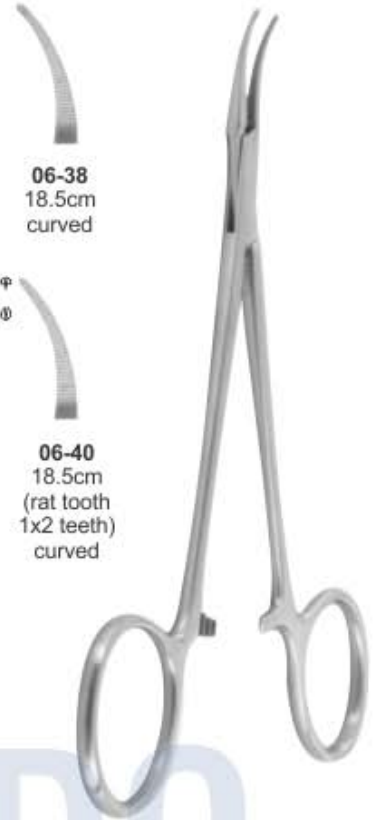

Pinzas Hemostaticas
Pinze Emostatiche

06-33
18.5cm
straight

06-35
18.5cm
(rat tooth
1x2 teeth)
straight

06-34
18.5cm
curved

06-36
18.5cm
(rat tooth
1x2 teeth)
curved

06-37
18.5cm
straight

06-39
18.5cm
(rat tooth
1x2 teeth)
straight