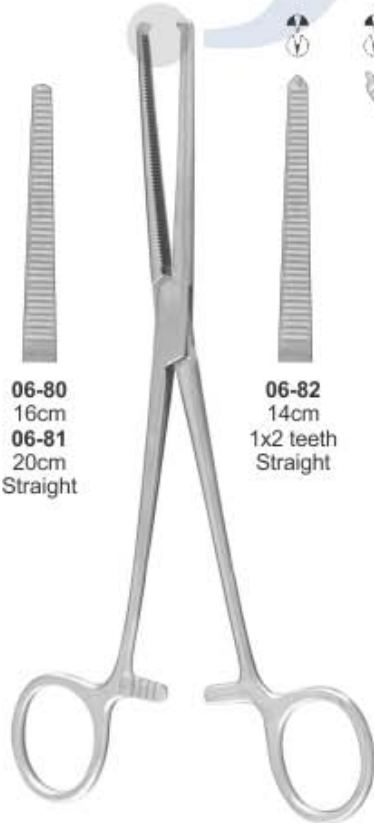

Pean Haemostatic Forceps Slender Type

06-59
13cm
06-60
14cm
straight

06-61
13cm
06-62
14cm
curved

Kocher Haemostatic Forceps Strong Pattern

06-63
14.5cm
Straight

Arterienklemmen
Pincas Hemostatiquas

Pinzas Hemostaticas
Pinze Emostatiche

06-64
13cm
06-65
15cm
06-66
17.5cm
06-67
20cm
straight

06-68
13cm
06-69
15cm
06-70
17.5cm
06-71
20cm
curved

06-72
13cm
06-73
14cm
straight

06-74
13cm
06-75
14cm
curved

06-76
16cm
06-77
20cm
Straight

06-78
16cm
06-79
20cm
Curved

**Spencer-Wells Haemostatic Forceps
Slender Type**

**Kocher Haemostatic Forceps
1x2 teeth**

**Rochester-Carmalt Haemostatic
Forceps**

06-80
16cm
06-81
20cm
Straight

06-82
14cm
1x2 teeth
Straight

06-83
14cm
1x2 teeth
Curved