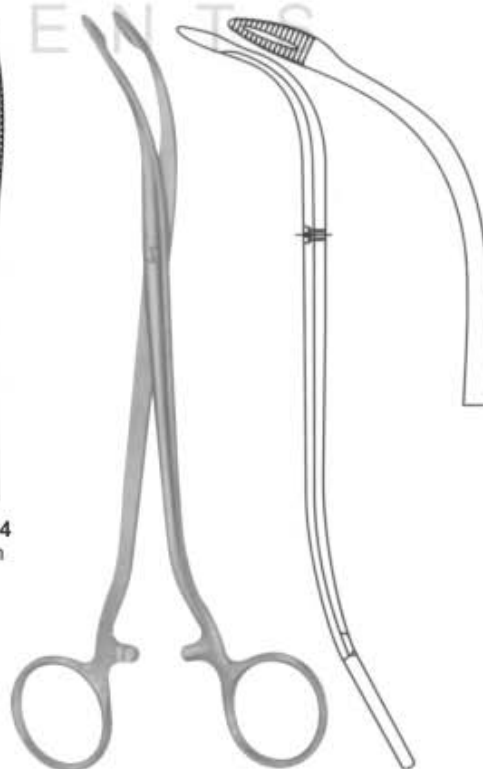

Gross Maier Dressing Forceps
06-294 14.5cm, curved
With Ratchet

Gross Maier Dressing Forceps
06-295 14.5cm, curved
With Ratchet

Gross Maier Dressing
Sponge & Dressing Forceps
06-296 20.5cm, straight
Without Ratchet

Gross Maier Dressing
Sponge & Dressing Forceps
06-297 17.8cm, straight
With Ratchet

Arterienklemmen
Pinces Hemostatiques

Pinzas Hemostaticas
Pinze Emostatiche

**Gross Maier Dressing
Sponge & Dressing Forceps**
06-298 20.5cm, curved
Without Ratchet
(bullet holding forceps)

**Gross Maier Dressing
Sponge & Dressing Forceps**
06-299 17.8cm, curved
With Ratchet

Gross Maier Dressing Forceps
06-300 26.5cm, straight
Without Ratchet
(bullet holding forceps)

Gross Maier Dressing Forceps
06-301 26.5cm, straight
With Ratchet
(bullet holding forceps)

Gross Maier Dressing Forceps
06-302 26.5cm, curved
Without Ratchet
(bullet holding forceps)

Gross Maier Dressing Forceps
06-303 26.5cm, curved
With Ratchet
(bullet holding forceps)

**Collin Sponge &
Dressing Forceps**