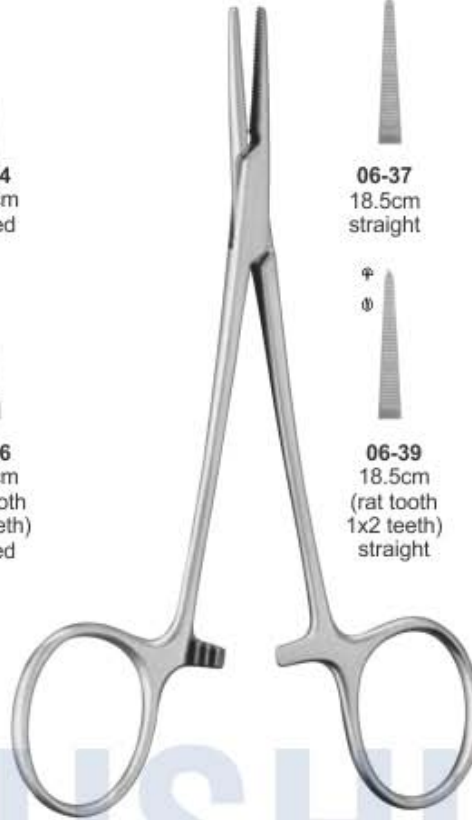

Pinzas Hemostaticas
Pinze Emostatiche

06-33
18.5cm
straight

06-35
18.5cm
(rat tooth
1x2 teeth)
straight

06-34
18.5cm
curved

06-36
18.5cm
(rat tooth
1x2 teeth)
curved

06-37
18.5cm
straight

06-39
18.5cm
(rat tooth
1x2 teeth)
straight

06-38
18.5cm
curved

06-40
18.5cm
(rat tooth
1x2 teeth)
curved

Halsted Haemostatic Forceps

**Halsted Haemostatic
Fine point Forceps**

Packer Mosquito Forceps
06-41 12.7cm
Curved, flat jaws

06-42
14cm
06-43
16cm
Straight,
serrated