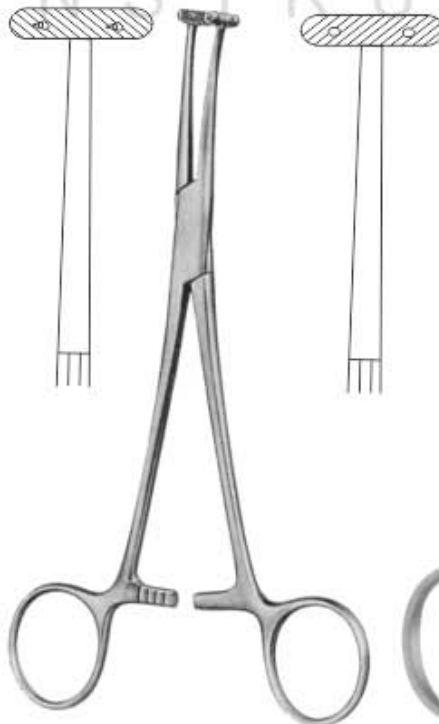

06-270
14.5cm
with long
ratchet

Klinikum Berlin Tubing Clamp

Tubing Clamp with Protector
Cross Serrated

06-271 15cm
06-272 18cm
06-273 20cm

Fergusson Tubing Clamp

06-274 16cm
06-275 20cm
06-276 16cm
06-277 20cm

Arterienklemmen
Pinces Hemostatiques

Pinzas Hemostaticas
Pinze Emostatiche

Tuffier Haemostatic Forceps
06-278 13cm

Chaput Haemostatic Forceps
06-279 13cm

Pratt Haemostatic Forceps
06-280 15cm

Pennington / Siezing Haemostatic Forceps
06-281 15.5cm
06-282 20cm
Straight

Martel Haemostatic Forceps
06-283 14cm

Willet-Martel Haemostatic Forceps
06-284 19cm

Lister Sinus Forceps

06-285
13cm

06-286
15.5cm

06-287
17.5cm

Arterienklemmen

Pinzas Hemostaticas

Pinces Hemostatiques

Pinze Emostatiche

06-288
12.5cm

06-289
14cm

06-290
16.5cm

06-291
18.5cm

Gross Maier Dressing Forceps
06-292 14.5cm straight
Without Ratchet

Gross Maier Dressing Forceps
06-293 14.5cm straight
With Ratchet