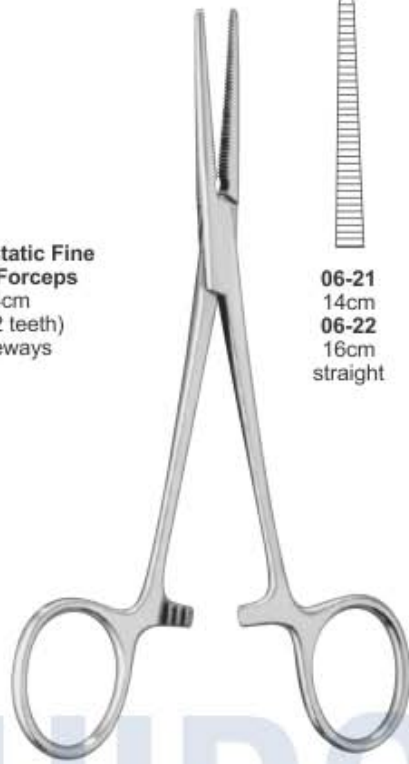

06-09
12.5cm
06-10
20cm
straight
Left Handed

06-11
12.5cm
06-12
20cm
curved
Left Handed

Kelly Haemostatic Forceps

06-13
14cm
straight

06-15
Kelly Haemostatic Fine
point Forceps 14cm
straight

06-14
14cm
curved

06-16
Kelly Haemostatic Fine
point Forceps 14cm
curved

**Dandy Haemostatic
Fine point Forceps**
06-18 14cm
Curved sideways

**Dandy Haemostatic Fine
point Tissue Forceps**
06-20 14cm
(rat tooth 1x2 teeth)
Curved sideways