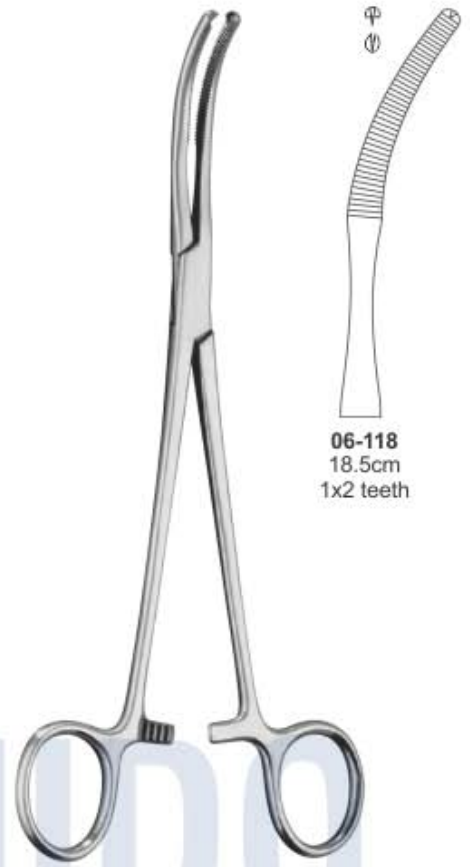

Negus Haemostatic Forceps

- 06-118
  18.5cm
  1x2 teeth

Mikulicz Haemostatic Tissue Forceps