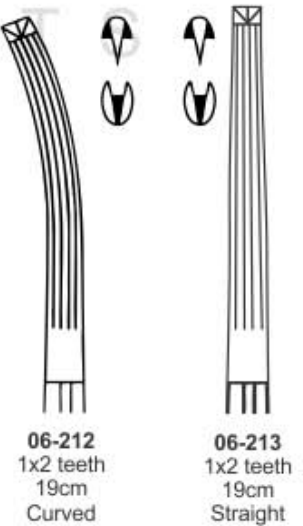

**Schindler Haemostatic Tissue
Forceps**

Arterienklemmen
Pinces Hemostatiques

Pinzas Hemostaticas
Pinze Emostatiche

Parametrium Haemostatic Forceps

Bozemann Haemostatic Forceps

06-207
26cm
Curved
Serrated

Bozemann Haemostatic Forceps

06-208
26cm
Straight

Westermark Haemostatic Forceps

06-209
23cm
Straight

Phaneuf Haemostatic Tissue Forceps

06-210
1x2 teeth
21.5cm
Straight

06-211
1x2 teeth
21.5cm
Hard Curved

Long Haemostatic Tissue Forceps