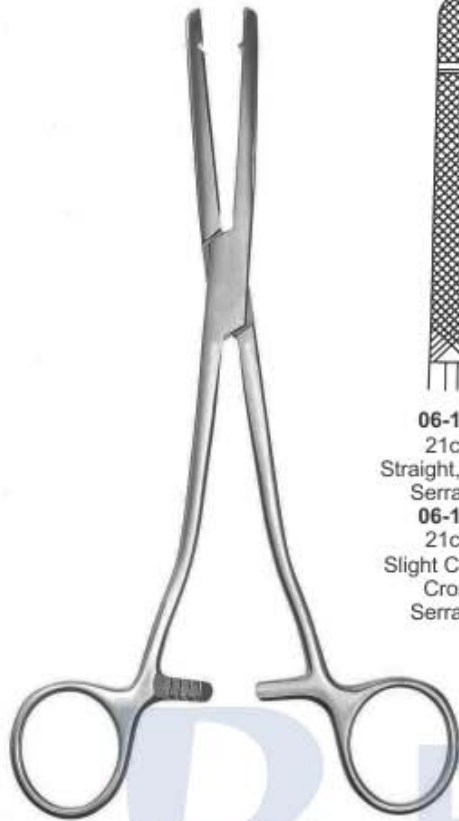

Pinze Emostatiche

Herrick Haemostatic Forceps
06-168 23cm

Roberts Haemostatic Forceps

06-169
22cm
straight

06-170
22cm
Curved

**Dixon-Lovelace
Haemostatic Tissue Forceps**

06-171
15.5cm
straight
(1x2teeth)

06-172
15.5cm
Curved
(1x2teeth)

**Crafoord-Sellors
Haemostatic Forceps**

06-173
22cm

06-174
23cm

06-175
24cm

**Heaney / Ballantine
Haemostatic Forceps**

06-176
20cm
Straight,
Serrated

06-177
20cm
Slight Curve,
Serrated

Arterienklemmen
Pincas Hemostatiquas

Pinzas Hemostaticas
Pinze Emostatiche

**Heaney / Rezak
Haemostatic Forceps**

06-178
21cm
Straight, Cross
Serrated
06-179
21cm
Slight Curved,
Cross
Serrated

Stille Haemostatic Forceps
06-180 23cm

Lower Haemostatic Forceps
06-181 18cm