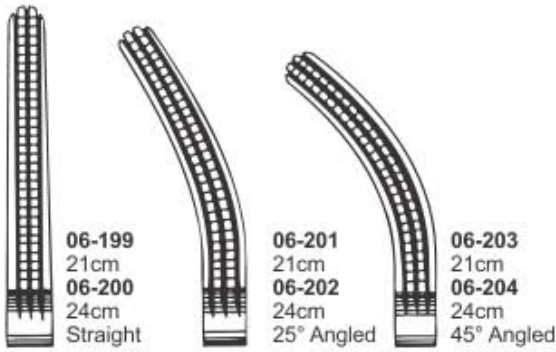

Bozemann Haemostatic Forceps