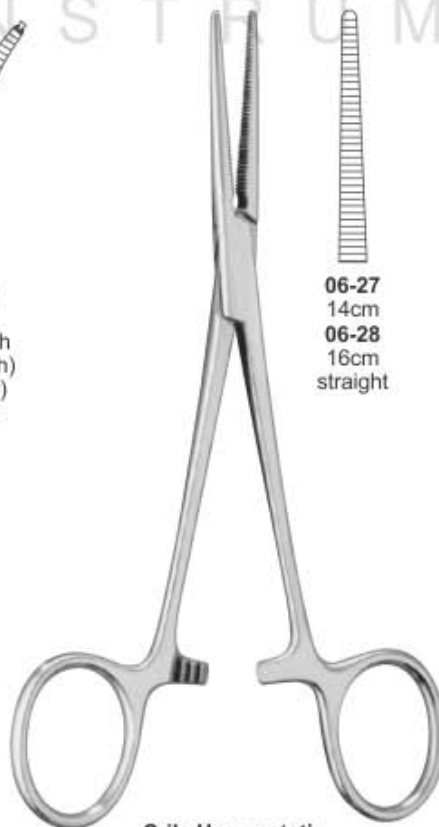

06-21
14cm
06-22
16cm
straight

06-23
14cm
06-24
16cm
curved

Dandy Haemostatic Forceps
06-17 14cm
Curved sideways

**Dandy Haemostatic
Tissue Forceps**
06-19 14cm
(rat tooth 1x2 teeth)
Curved sideways

Crile Haemostatic Forceps

**Crile Haemostatic
Tissue Forceps**

**Crile Haemostatic
Fine Point Forceps**

06-25
14cm
(rat tooth
1x2 teeth)
(kocher)
straight

06-26
14cm
(rat tooth
1x2 teeth)
(kocher)
curved

06-27
14cm
06-28
16cm
straight