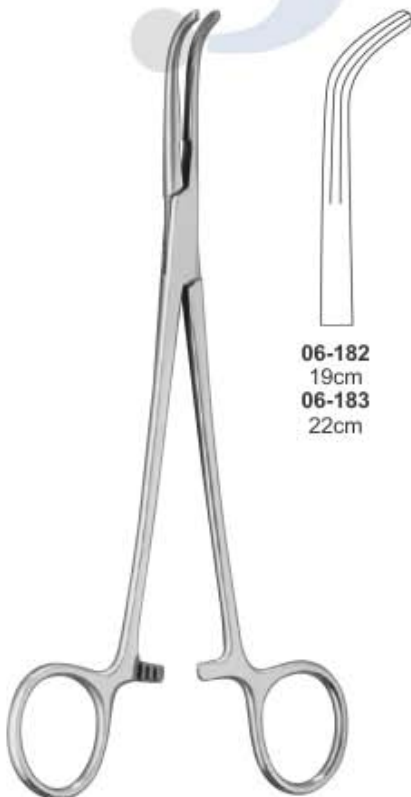

**Crafoord-Sellors
Haemostatic Forceps**

06-173
22cm

06-174
23cm

06-175
24cm

**Heaney / Ballantine
Haemostatic Forceps**

06-176
20cm
Straight,
Serrated

06-177
20cm
Slight Curve,
Serrated

Arterienklemmen
Pincas Hemostatiquas

Pinzas Hemostaticas
Pinze Emostatiche

**Heaney / Rezak
Haemostatic Forceps**

06-178
21cm
Straight, Cross
Serrated
06-179
21cm
Slight Curved,
Cross
Serrated

Stille Haemostatic Forceps
06-180 23cm

Lower Haemostatic Forceps
06-181 18cm

**Lahey (Sweet)
Haemostatic Forceps**

06-182
19cm
06-183
22cm

**Desjardins Haemostatic
Forceps**
06-184 22cm

**Mixer Haemostatic
Gall Duct Forceps**

06-185
22cm

06-186
25cm

Arterienklemmen

Pinzas Hemostaticas

Pinces Hemostatiques

Pinze Emostatiche

**Mixer Forceps,
06-188 18.4cm**
Fully curved,
original model

06-189
19.5cm
06-190
21.5cm
06-191
24cm

06-192
19.5cm
06-193
21.5cm
06-194
24cm

**Mixer Forceps, Lee Modif
06-187 13.3cm**
Curved jaws and angled
shanks, delicate