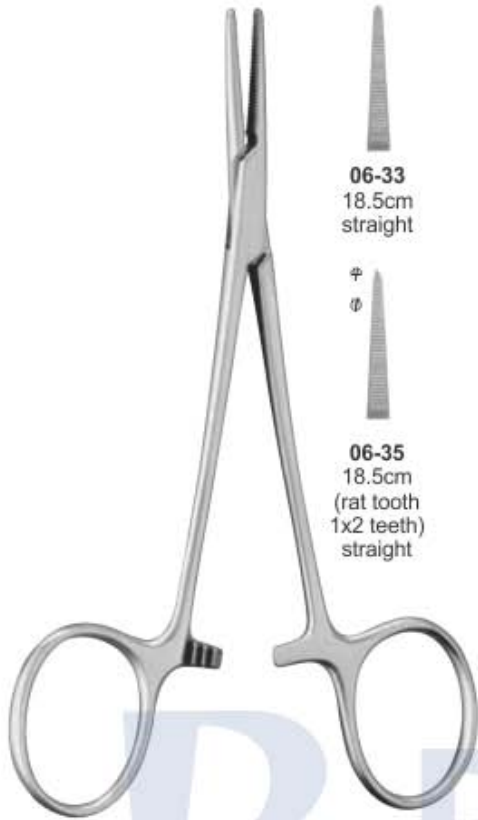

Halsted Haemostatic Forceps

Arterienklemmen
Pinces Hemostatiques

Pinzas Hemostaticas
Pinze Emostatiche

06-33
18.5cm
straight

06-35
18.5cm
(rat tooth
1x2 teeth)
straight

06-34
18.5cm
curved

06-36
18.5cm
(rat tooth
1x2 teeth)
curved