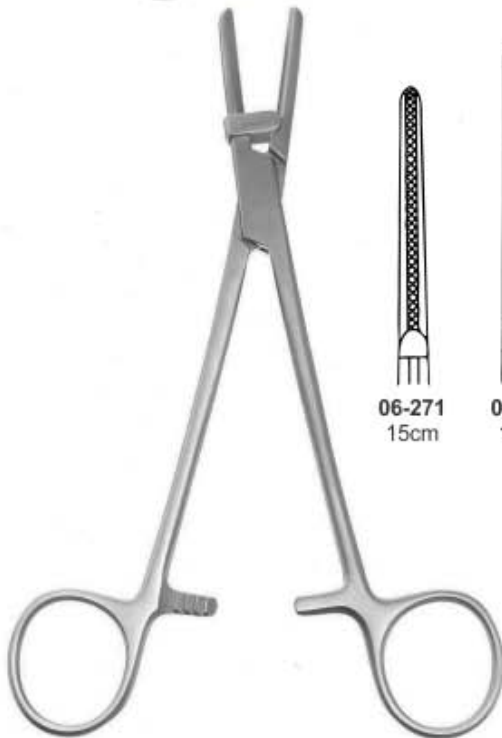

Ball & Socket Towel Forceps 06-259 13cm Non-perforating
Tohoku Towel Forceps 06-260 10cm, 06-261 13cm Non-Perforating
Non-Perforating Towel Forceps 06-262 11cm, 06-263 13cm
Peers-Bertman Towel Forceps 06-264 14.5cm Serrated

Arterienklemmen

Pinces Hemostatiques

Pinzas Hemostaticas

Pinze Emostatiche

Bernhard Towel Forceps
06-265 16.5cm

Presbyterian Tubing Clamp
06-266 16.5cm
06-267 18cm
Straight, Smooth

Tubing Clamp
06-268 18cm
06-269 20cm
Cross Serrated

06-270
14.5cm
with long
ratchet

Klinikum Berlin Tubing Clamp

Tubing Clamp with Protector
Cross Serrated

06-271 15cm
06-272 18cm
06-273 20cm

Fergusson Tubing Clamp

06-274 16cm
06-275 20cm
06-276 16cm
06-277 20cm