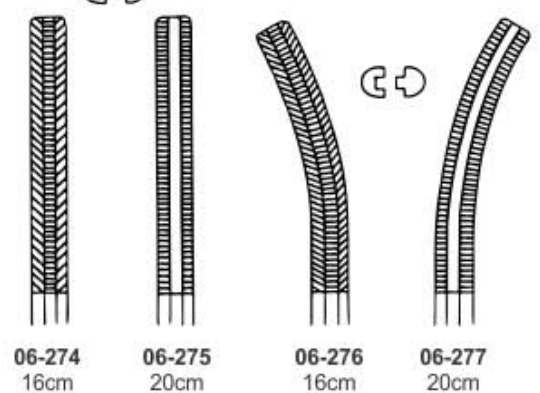

Arterienklemmen

Pinces Hemostatiques

Pinzas Hemostaticas

Pinze Emostatiche

Bernhard Towel Forceps
06-265 16.5cm

Presbyterian Tubing Clamp
06-266 16.5cm
06-267 18cm
Straight, Smooth

Tubing Clamp
06-268 18cm
06-269 20cm
Cross Serrated

06-270
14.5cm
with long
ratchet

Klinikum Berlin Tubing Clamp

Tubing Clamp with Protector
Cross Serrated

06-271 15cm
06-272 18cm
06-273 20cm

Fergusson Tubing Clamp

06-274 16cm
06-275 20cm
06-276 16cm
06-277 20cm

Arterienklemmen
Pinces Hemostatiques

Pinzas Hemostaticas
Pinze Emostatiche

Tuffier Haemostatic Forceps
06-278 13cm

Chaput Haemostatic Forceps
06-279 13cm

Pratt Haemostatic Forceps
06-280 15cm

Pennington / Siezing Haemostatic Forceps
06-281 15.5cm
06-282 20cm
Straight

Martel Haemostatic Forceps
06-283 14cm

Willet-Martel Haemostatic Forceps
06-284 19cm

Lister Sinus Forceps

06-285
13cm

06-286
15.5cm

06-287
17.5cm

Arterienklemmen

Pinzas Hemostaticas