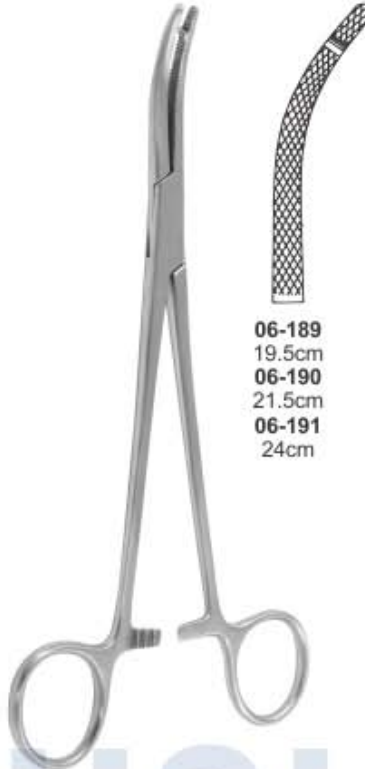

Pinzas Hemostaticas
Pinze Emostatiche

**Heaney / Rezak
Haemostatic Forceps**

06-178
21cm
Straight, Cross
Serrated
06-179
21cm
Slight Curved,
Cross
Serrated

Stille Haemostatic Forceps
06-180 23cm

Lower Haemostatic Forceps
06-181 18cm

**Lahey (Sweet)
Haemostatic Forceps**

06-182
19cm
06-183
22cm

**Desjardins Haemostatic
Forceps**
06-184 22cm

**Mixer Haemostatic
Gall Duct Forceps**

06-185
22cm

06-186
25cm

Arterienklemmen

Pinzas Hemostaticas

Pinces Hemostatiques

Pinze Emostatiche

**Mixer Forceps,
06-188 18.4cm**
Fully curved,
original model

06-189
19.5cm
06-190
21.5cm
06-191
24cm

06-192
19.5cm
06-193
21.5cm
06-194
24cm

**Mixer Forceps, Lee Modif
06-187 13.3cm**
Curved jaws and angled
shanks, delicate