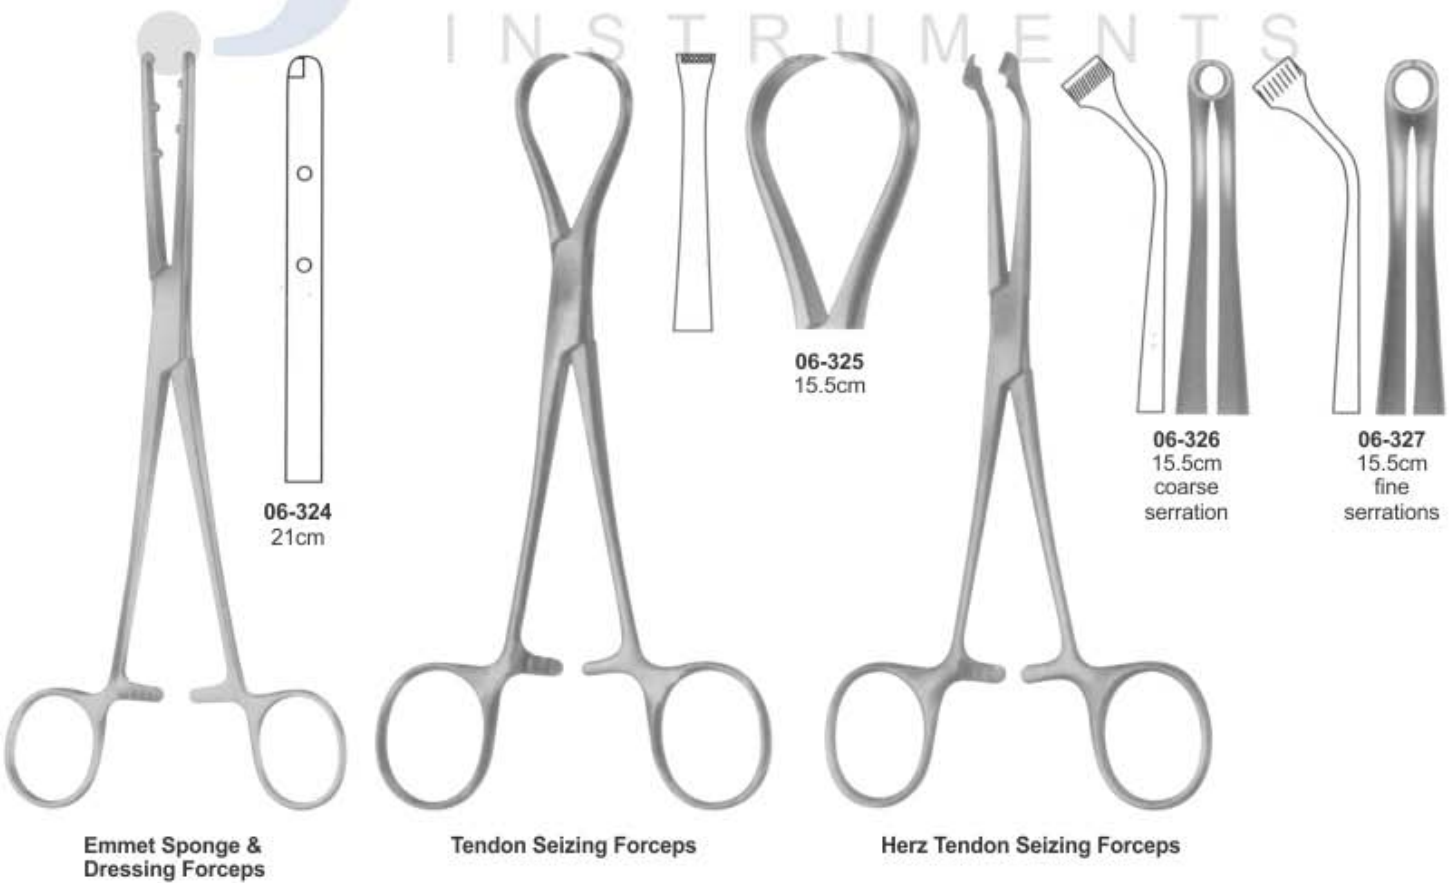

06-311
22cm
Curved

06-312
25cm

06-313
27cm
Curved

Ulrich Sponge Forceps

06-314
22cm
Straight

06-315
22cm
Curved

Aesculap Sponge & Dressing Forceps

06-316
24cm
Straight

Fletcher Sponge Forceps

06-317
24cm
Slight Curve

Fletcher Sponge Forceps

06-318
25cm
Straight

Pelkmann Sponge Forceps

Arterienklemmen

Pinzas Hemostaticas

Pinces Hemostatiques

Pinze Emostatiche

Arterienklemmen

Pinces Hemostatiques

Pinzas Hemostaticas

Pinze Emostatiche

06-332 16cm
06-333 17cm
06-334 16cm

06-329 32cm Curved

06-330 32cm Straight

Noto Sponge & Dressing Forceps
06-328 28cm

Kelly Sponge & Dressing Forceps

Heywood-Smith Sponge & Dressing Forceps
06-331 20cm

Collin Sponge & Dressing Forceps

Foerster-Ballenger Sponge Forceps & (bullet holding forceps)