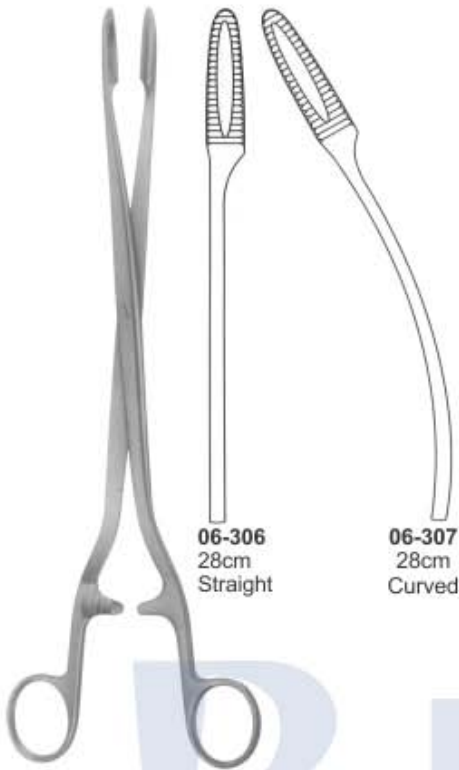

Gross Maier Dressing
Sponge & Dressing Forceps
06-297 17.8cm, straight
With Ratchet

Arterienklemmen
Pinces Hemostatiques

Pinzas Hemostaticas
Pinze Emostatiche

**Gross Maier Dressing
Sponge & Dressing Forceps**
06-298 20.5cm, curved
Without Ratchet
(bullet holding forceps)

**Gross Maier Dressing
Sponge & Dressing Forceps**
06-299 17.8cm, curved
With Ratchet

Gross Maier Dressing Forceps
06-300 26.5cm, straight
Without Ratchet
(bullet holding forceps)

Gross Maier Dressing Forceps
06-301 26.5cm, straight
With Ratchet
(bullet holding forceps)

Gross Maier Dressing Forceps
06-302 26.5cm, curved
Without Ratchet
(bullet holding forceps)

Gross Maier Dressing Forceps
06-303 26.5cm, curved
With Ratchet
(bullet holding forceps)

**Collin Sponge &
Dressing Forceps**

**Duplay Sponge &
Dressing Forceps**
06-305 19cm
Slight Curve

06-306
28cm
Straight

06-307
28cm
Curved

Sims-Maier Sponge & Dressing Forceps

06-308
22cm
Straight

06-309
25cm

06-310
27cm
Straight

Ulrich Sponge Forceps