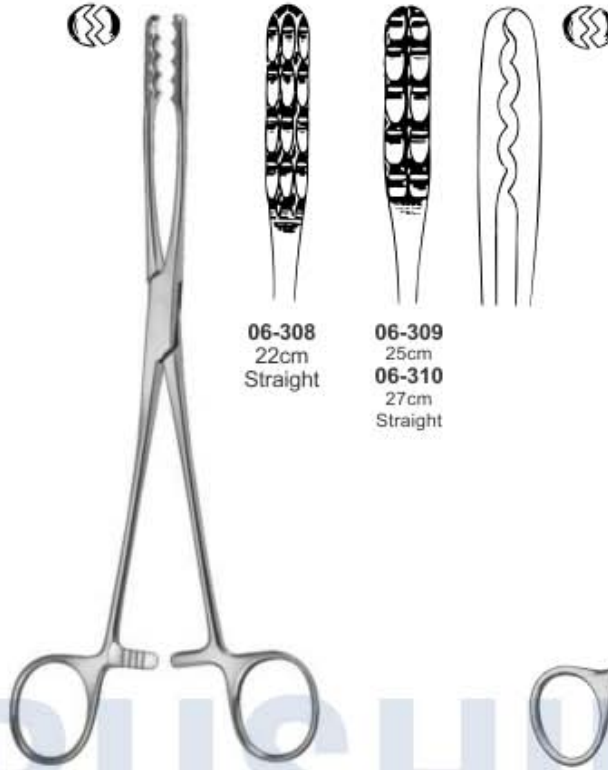

Gross Maier Dressing
Sponge & Dressing Forceps
06-297 17.8cm, straight
With Ratchet

Arterienklemmen
Pinces Hemostatiques

Pinzas Hemostaticas
Pinze Emostatiche

**Gross Maier Dressing
Sponge & Dressing Forceps**
06-298 20.5cm, curved
Without Ratchet
(bullet holding forceps)

**Gross Maier Dressing
Sponge & Dressing Forceps**
06-299 17.8cm, curved
With Ratchet

Gross Maier Dressing Forceps
06-300 26.5cm, straight
Without Ratchet
(bullet holding forceps)

Gross Maier Dressing Forceps
06-301 26.5cm, straight
With Ratchet
(bullet holding forceps)

Gross Maier Dressing Forceps
06-302 26.5cm, curved
Without Ratchet
(bullet holding forceps)

Gross Maier Dressing Forceps
06-303 26.5cm, curved
With Ratchet
(bullet holding forceps)

**Collin Sponge &
Dressing Forceps**

**Duplay Sponge &
Dressing Forceps**
06-305 19cm
Slight Curve

06-306
28cm
Straight

06-307
28cm
Curved

Sims-Maier Sponge & Dressing Forceps

06-308
22cm
Straight

06-309
25cm

06-310
27cm
Straight

Ulrich Sponge Forceps