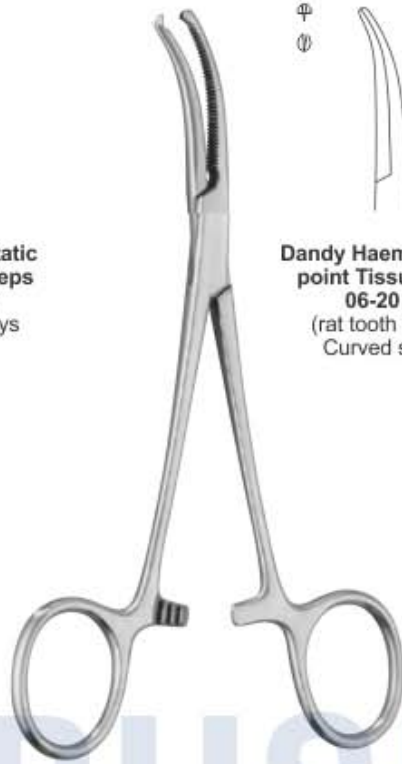

**Dandy Haemostatic
Fine point Forceps**
06-18 14cm
Curved sideways

**Dandy Haemostatic
Tissue Forceps**
06-19 14cm
(rat tooth 1x2 teeth)
Curved sideways

**Dandy Haemostatic Fine
point Tissue Forceps**
06-20 14cm
(rat tooth 1x2 teeth)
Curved sideways