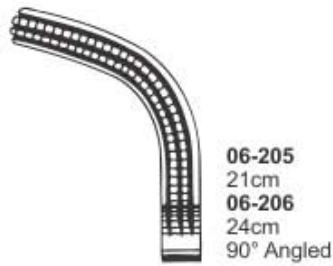

Bozemann Haemostatic Forceps