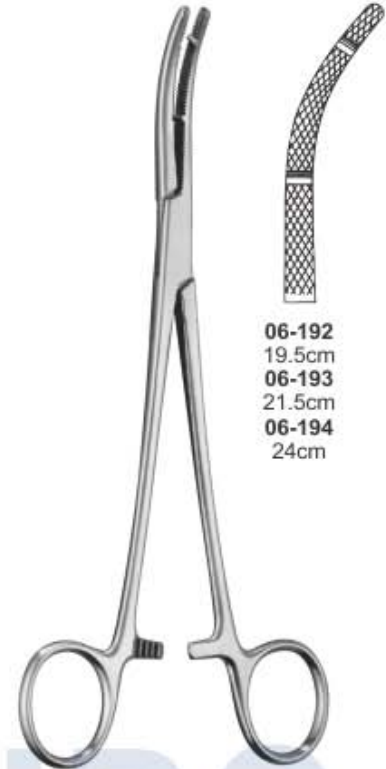

**Lahey (Sweet)
Haemostatic Forceps**

06-182
19cm
06-183
22cm

**Desjardins Haemostatic
Forceps**
06-184 22cm

**Mixer Haemostatic
Gall Duct Forceps**

06-185
22cm

06-186
25cm

Arterienklemmen

Pinzas Hemostaticas

Pinces Hemostatiques

Pinze Emostatiche

**Mixer Forceps,
06-188 18.4cm**
Fully curved,
original model

06-189
19.5cm
06-190
21.5cm
06-191
24cm

06-192
19.5cm
06-193
21.5cm
06-194
24cm

**Mixer Forceps, Lee Modif
06-187 13.3cm**
Curved jaws and angled
shanks, delicate

Heaney Haemostatic Forceps

**Heaney Modif. Haemostatic
Forceps**

06-195
21cm

06-196
24cm
Straight

06-197
24cm
Curved

06-198
1x2 teeth
20cm

**Heaney-Kanter
Haemostatic Forceps**

**Second-Landau
Haemostatic Forceps**