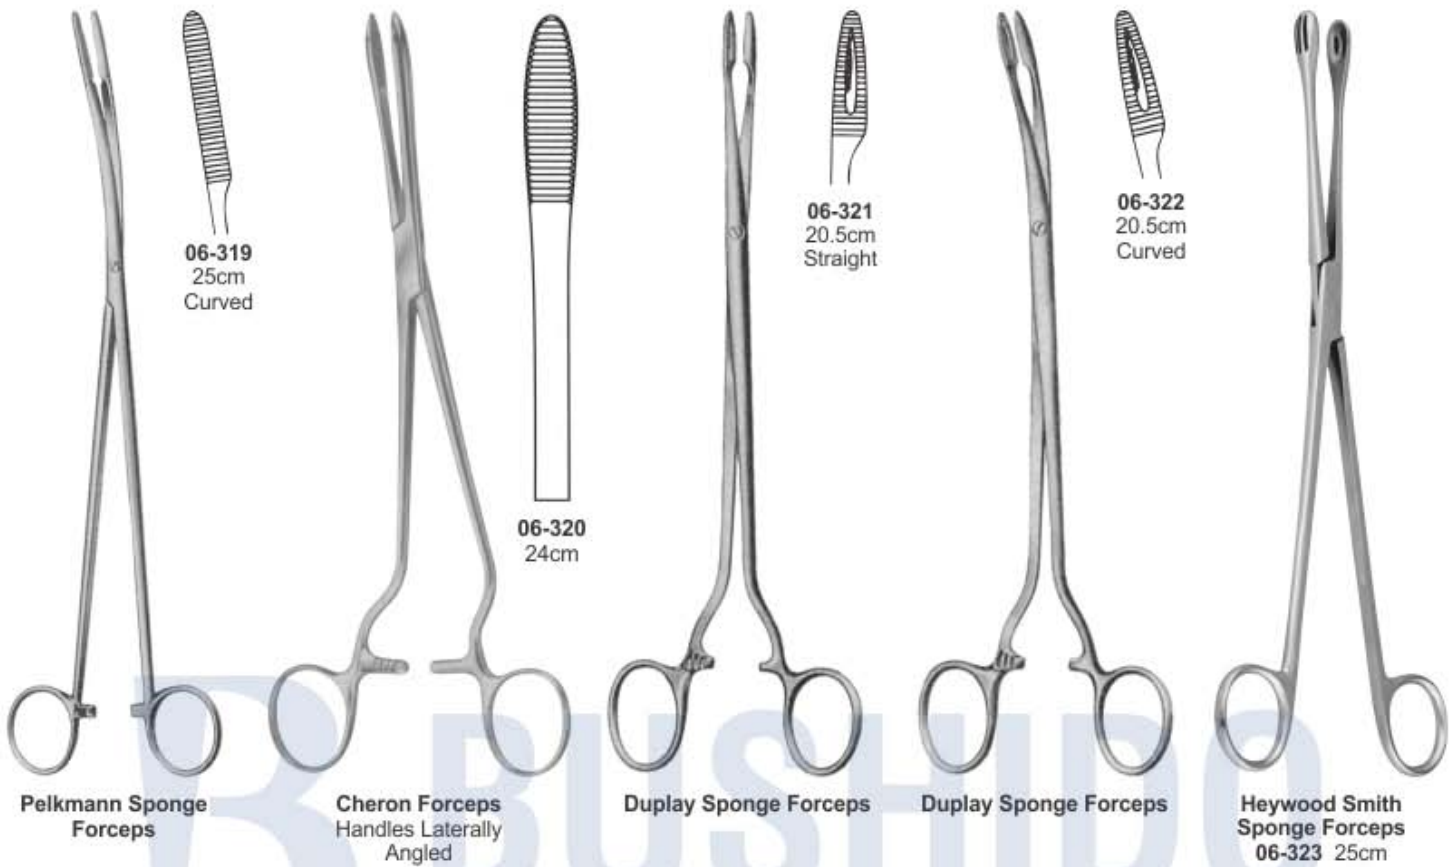

06-311
22cm
Curved

06-312
25cm

06-313
27cm
Curved

Ulrich Sponge Forceps

06-314
22cm
Straight

06-315
22cm
Curved

Aesculap Sponge & Dressing Forceps

06-316
24cm
Straight

Fletcher Sponge Forceps

06-317
24cm
Slight Curve

Fletcher Sponge Forceps

06-318
25cm
Straight

Pelkmann Sponge Forceps

Arterienklemmen

Pinzas Hemostaticas

Pinces Hemostatiques

Pinze Emostatiche

Arterienklemmen

Pinces Hemostatiques

Pinzas Hemostaticas

Pinze Emostatiche

06-332 16cm
06-333 17cm
06-334 16cm

06-329 32cm Curved

06-330 32cm Straight

Noto Sponge & Dressing Forceps
06-328 28cm

Kelly Sponge & Dressing Forceps

Heywood-Smith Sponge & Dressing Forceps
06-331 20cm

Collin Sponge & Dressing Forceps

Foerster-Ballenger Sponge Forceps & (bullet holding forceps)