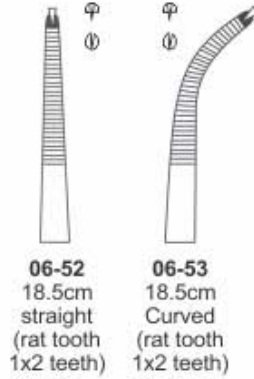

06-44
14cm
06-45
16cm
Curved,
serrated

06-46
13cm
06-47
15cm
Curved,
Serrated

06-48
24cm
Straight,
Serrated

06-49
24cm
Curved
Serrated

Coller Haemostatic Forceps

Christophe Haemostatic Forceps

**Saroot Haemostatic
Forceps**

Arterienklemmen
Pinces Hemostatiques

Pinzas Hemostaticas
Pinze Emostatiche

Adson Haemostatic Fine point Forceps

06-50
18.5cm
straight

06-51
18.5cm
curved

Adson Haemostatic Tissue Forceps

06-52
18.5cm
straight
(rat tooth
1x2 teeth)